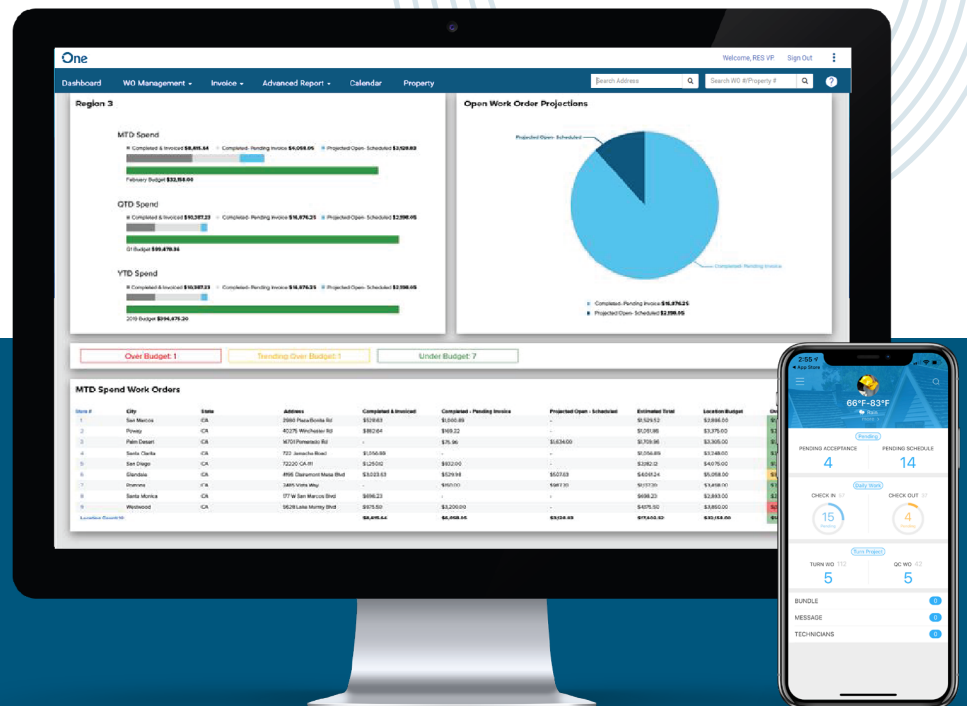

More transparency. More fairness.

We're making the maintenance business work better for everyone.

Our ecosystem, at a glance

186,000+

Property locations managed for customers

20,000+

Affiliates specializing in more than 45 trades

2 Million+

Work orders executed in 2019 alone

The technology
One by SMS Assist™ cloud
platform and Affiliate app

We serve

Commercial properties

- Retail stores
- Banks
- Convenience stores
- Restaurants
- Parking garages
- Gas stations
- Commercial real estate
- and more...

We handle

Recurring, reactive, and specialty services across:

- Snow and ice management
- Floor care
- Landscaping
- HVAC
- Window washing
- Parking
- Signage
- Site surveys
- Preventive maintenance
- Capital projects
- Mold remediation
- Project rollouts
- and more...