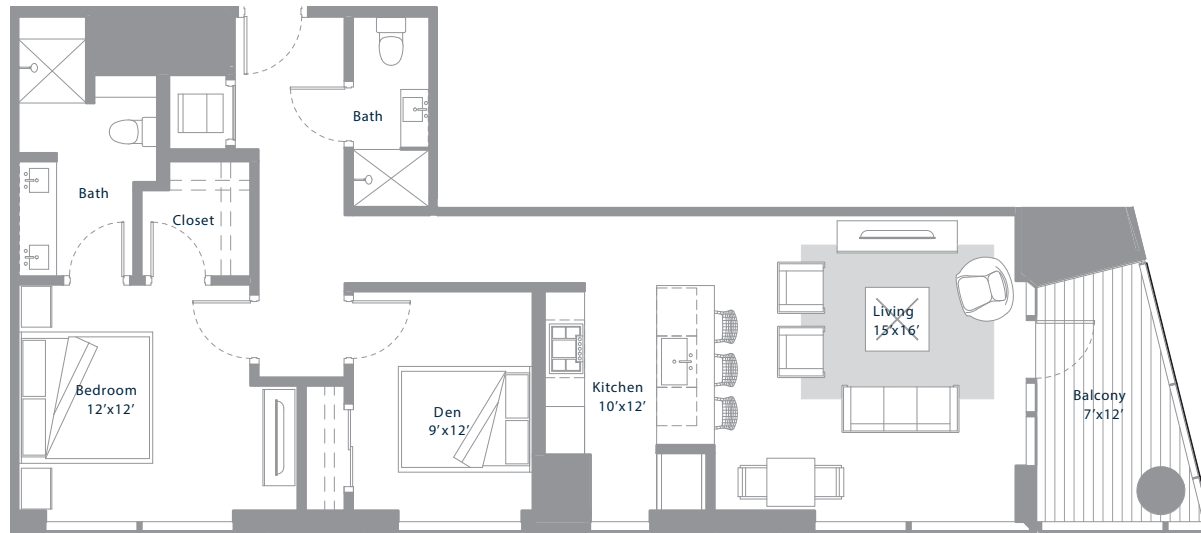

SEVENTY RAINEY

B1 RESIDENCE

BEDROOMS
1 + Den

BATHROOMS
2

INTERIOR
1128 sq. ft

BALCONY
84 sq. ft

LEVELS
12-31

For more information please call
512.476.7010 or visit www.70Rainey.com