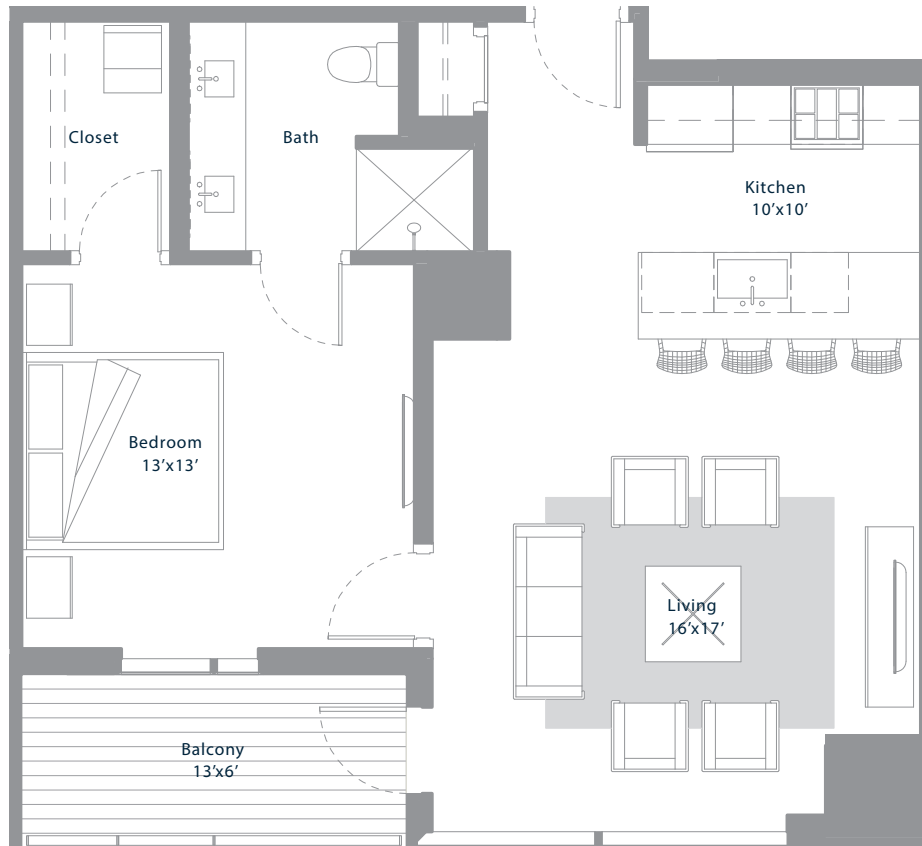

SEVENTY
RAINEY

A3 RESIDENCE

BEDROOMS
1

BATHROOMS
1

INTERIOR
837 sq. ft

BALCONY
80 sq. ft

LEVELS
18-31

For more information please call
512.476.7010 or visit www.70Rainey.com

1' 2' 4' 8' 16'