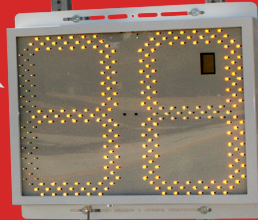

Anything you need, just SA-SO (say so)!

525 N. Great Southwest Parkway • Arlington, TX 76011

Phone: 972-641-4911 • Fax: 972-660-3684

www.SA-SO.com • sales@SA-SO.com

Trailer Mounted Radar Feedback Sign

Speed Limit sign easily folds down for travel

Need a different speed limit sign displayed? Simply put a standard speed limit sign on top of this one!

Trailer utilizes the SR18 with 18" display. Suitable for all speeds

100 watt Solar Panel: Trailer uses a larger solar panel to compensate for situations where the panel may be shaded.

Stabilizers are easy to raise and lower

Easy to tow trailer uses a 1 7/8" ball hitch. Multiple trailers can be carried on a larger flatbed if needed.

The lightweight, the Trailer Mounted Radar Feedback Sign maneuvers manually, by one or two people with minimal grass damage.