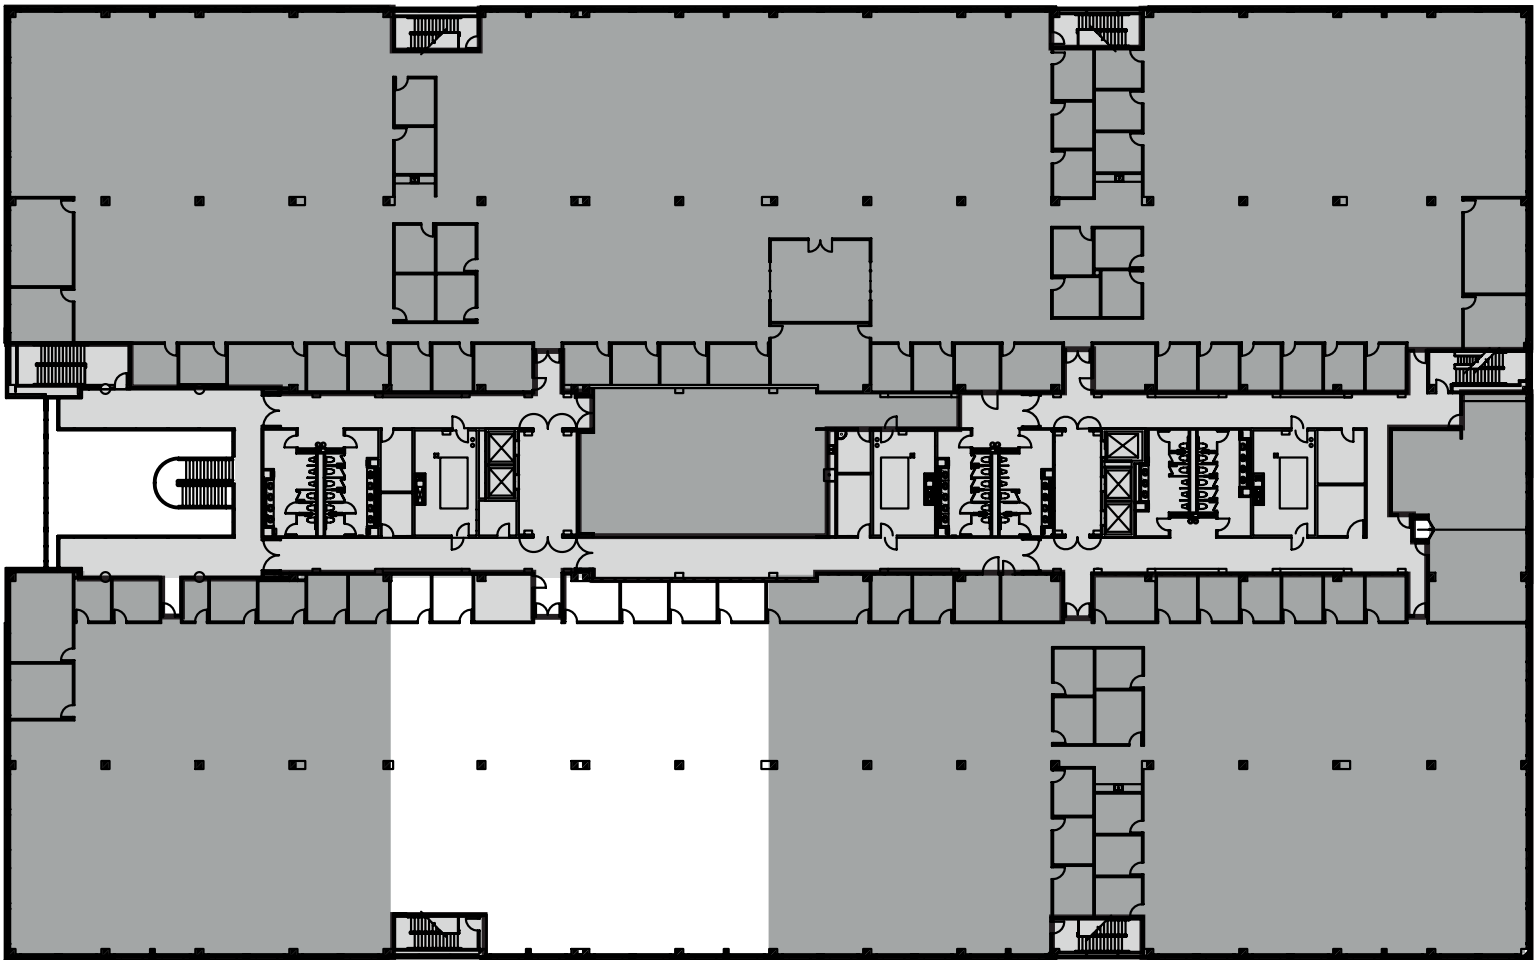

BUILDING C

SUITE C-360

11,540 SF

 AVAILABLE SPACE
 LEASED SPACE

Bart Matheney
David Putman
Ben Tolson
512.684.3800

accesso AQUILA™
aquilacommercial.com