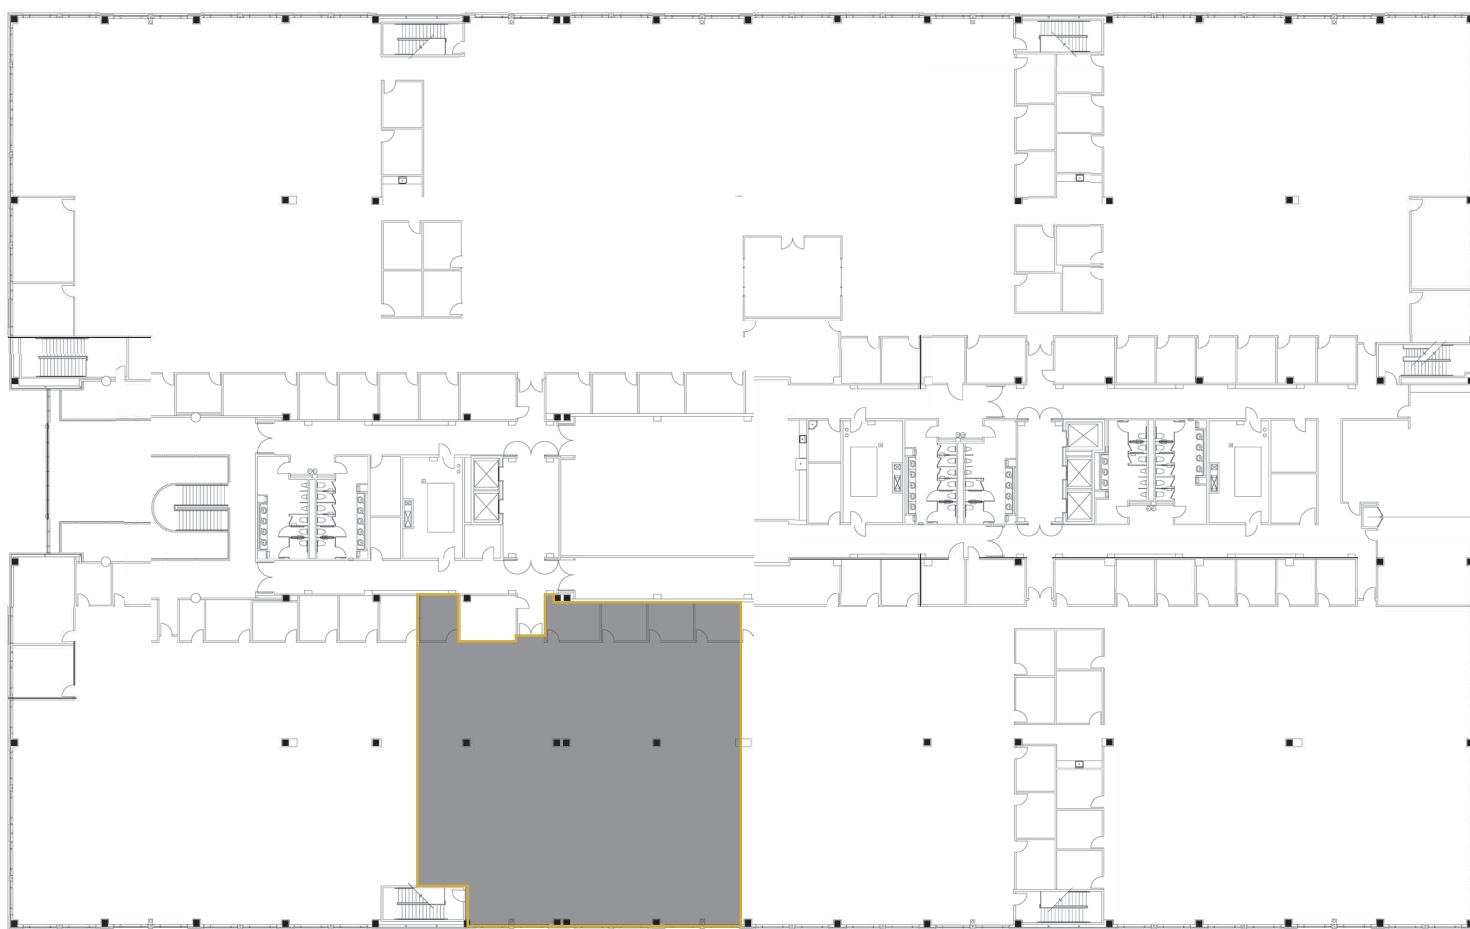

# SUITE C-360

10,101 RSF

-  AVAILABLE SPACE
-  LEASED SPACE

Bart Matheney  
David Putman  
Ben Tolson

512.684.3800