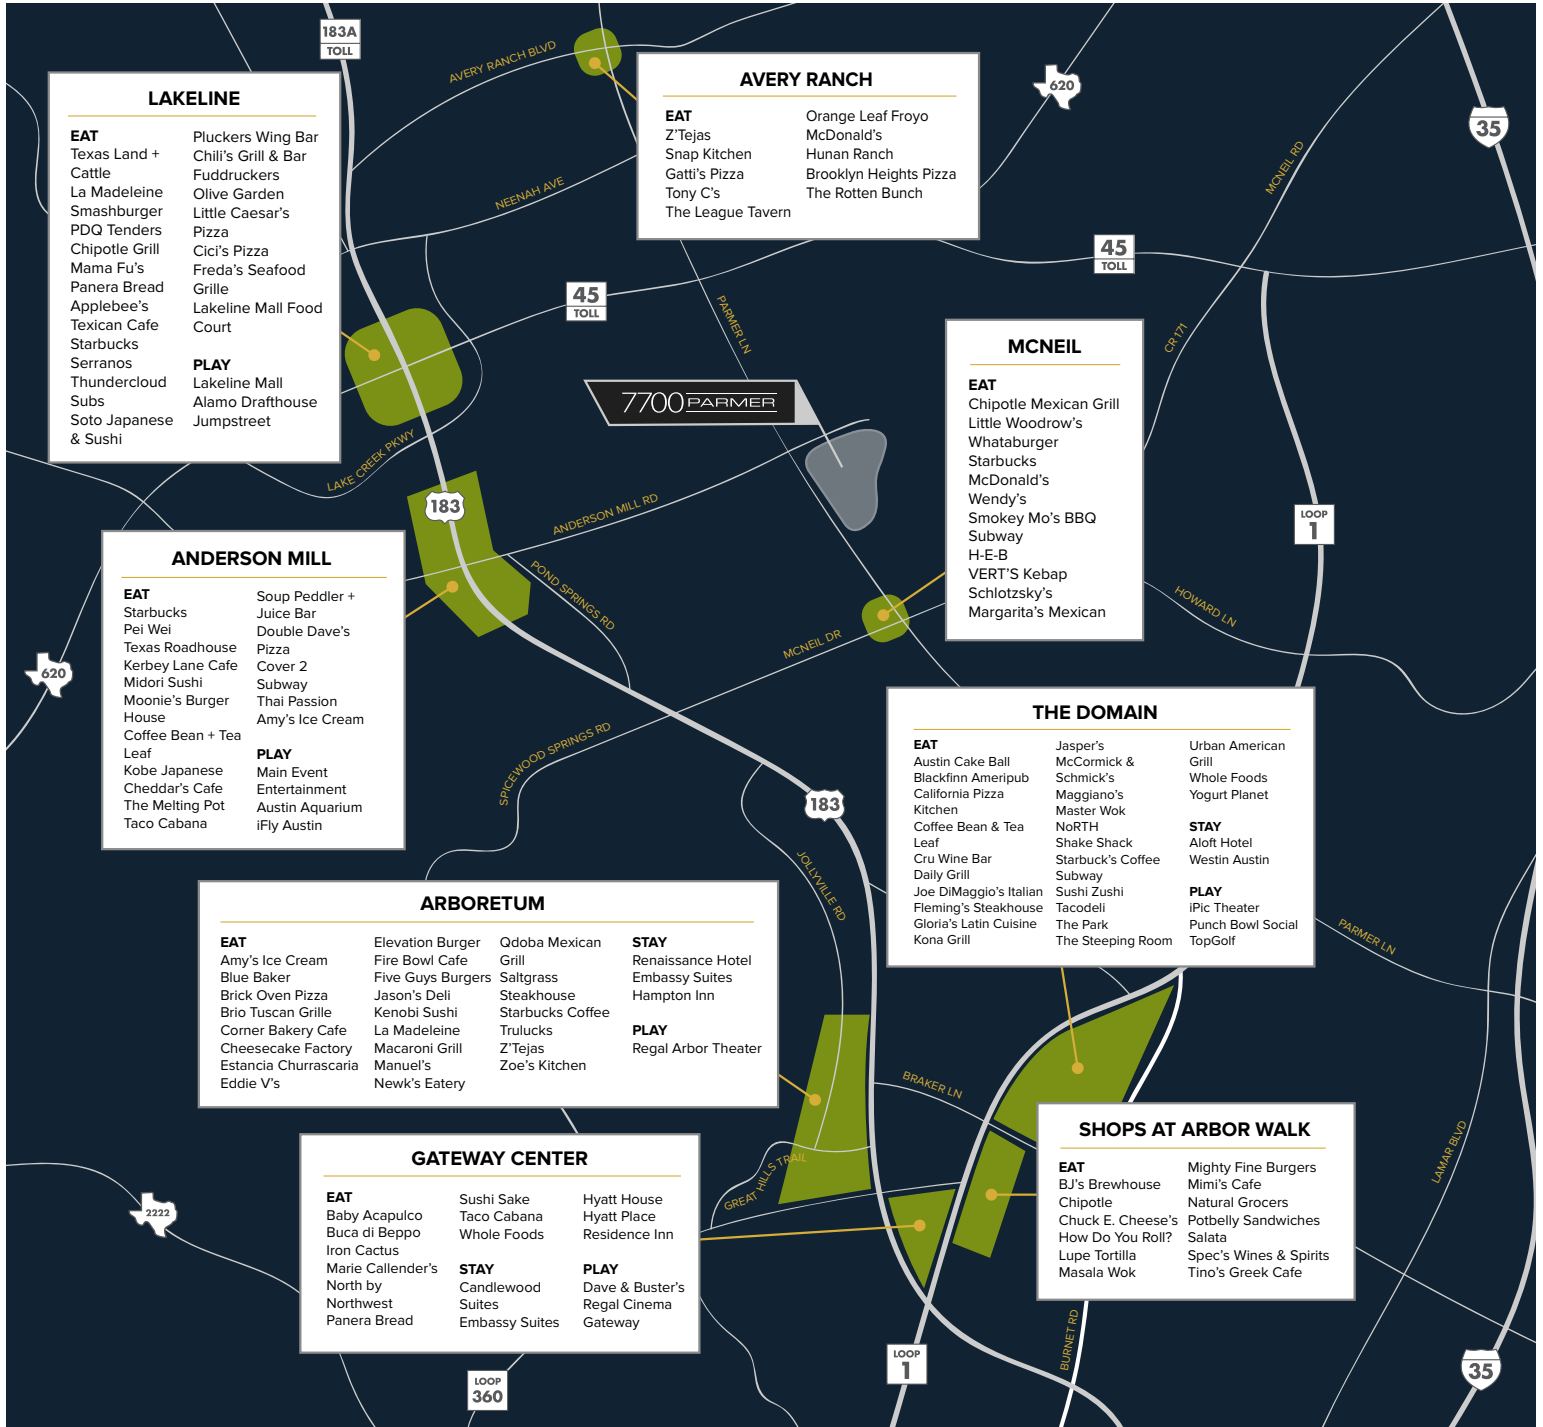

NEARBY AMENITIES

Bart Matheny
David Putman
Ben Tolson

512.684.3800

AQUILA

aquilacommercial.com