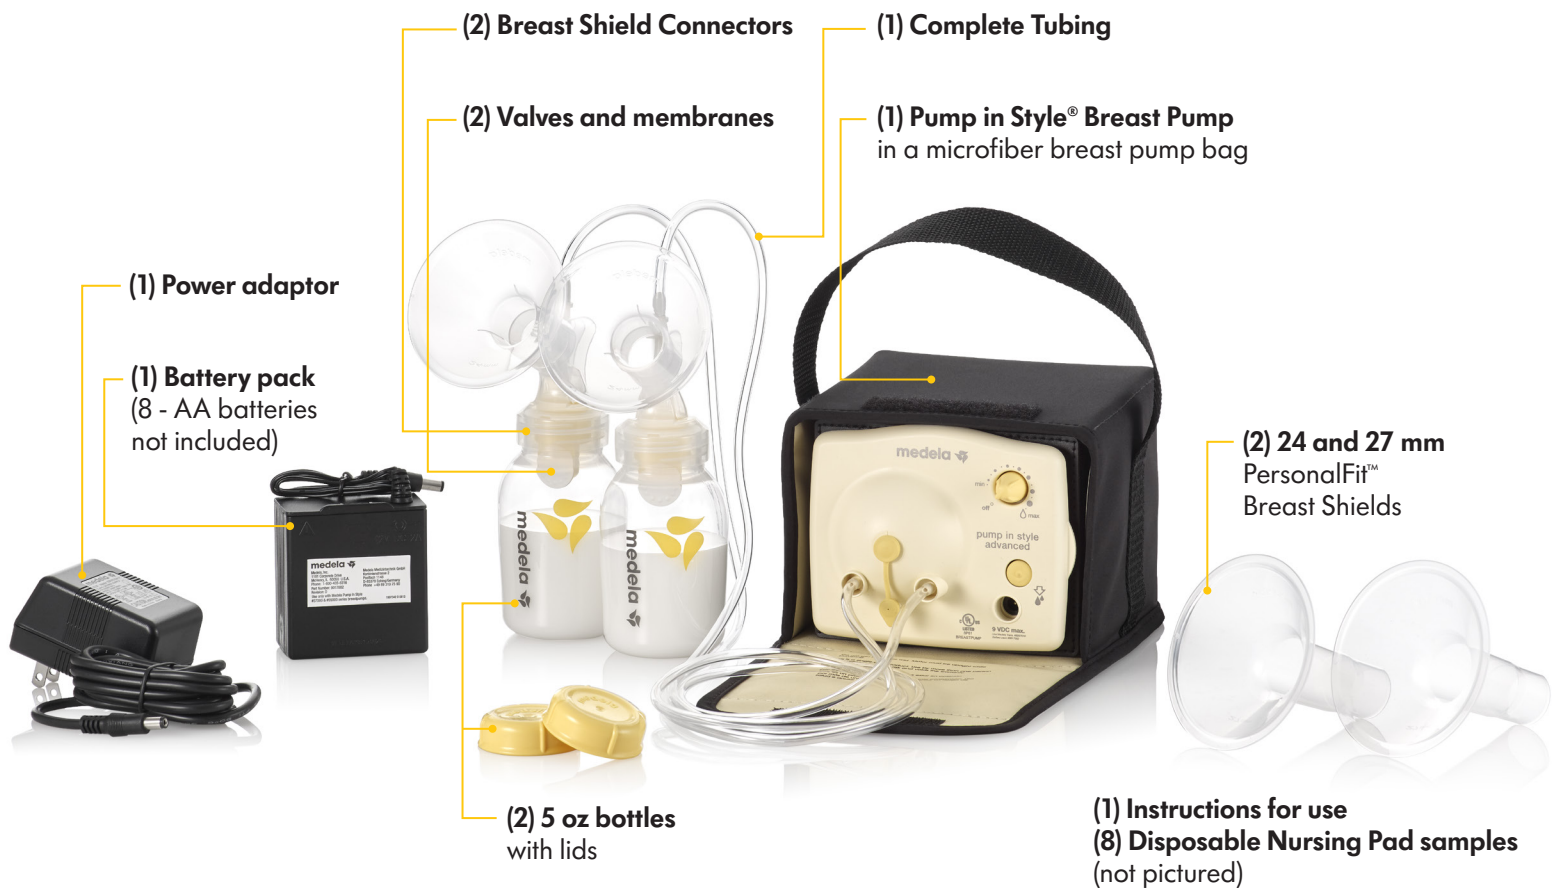

medela 
mother's milk,
everyday amazing™

• Pump in style •
Medela Original
mom's favorite pump in a bag

not for
retail sale
insurance
supplied

Pump in Style® Advanced Starter Set

Like every Medela product, the award-winning Pump in Style is designed to make breast milk feeding easier, so moms can feed their babies with breast milk for longer. The Pump in Style Advanced Starter Set is a daily use breast pump featuring 2-Phase Expression® technology. The modular pump allows mom to build a customized system that fits her lifestyle.

Breast Pump Features

Trusted performance

from the #1 recommended breast pump brand*, Pump in Style has been the first choice of millions of moms for more than two decades.

Compact motor unit

in a soft case – fits perfectly into Medela’s breast pump bag (sold separately) for a complete portable solution.

Adjustable speed/vacuum control

helps mom choose her most comfortable pump setting.

One-touch let-down button

lets mom toggle between Stimulation and Expression phases for more efficient pumping sessions.

Extras for mom

includes 2 sets of PersonalFit™ Breast Shield sizes and dual power options for flexibility and efficiency.

Product Specifications:

Item #	Description	Qty/ Unit	Shipper Case Dimensions (LxWxH)	Case Weight (lbs)	Qty/Case (each)
101035077	Pump in Style Advanced Starter Set	1	9.25" x 7.5" x 8.5"	4.68	1