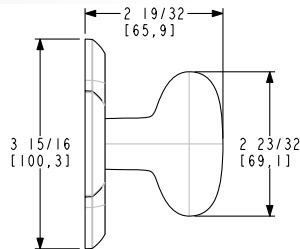

5024 KNOB W/ R030 ROSE
PASSAGE, PRIVACY & DUMMY

ITEM #	DESCRIPTION	102, 112
5024.xxx.FD	Full Dummy	$210
5024.xxx.IDM	Half Dummy	$104
5024.xxx.PASS	Passage: 2 3/8" backset	
5024.xxx.PRIV	Privacy: 2 3/8" backset	$282

- Works with 1-3/8" and 1-3/4" thick doors
- PASS and PRIV functions ship with full lip strike and Pre Bore Adaptor
- QuickShip is only available with 2 3/8" backset latch. See 2 3/4" latch options on page 53.