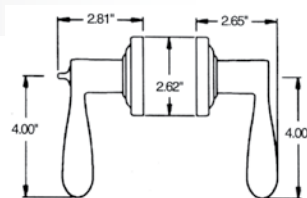

WAVE LEVER W/ CLASSIC ROSE

5 pin standard

ITEM #	DESCRIPTION	WT.	003, 031, 102, 112, 150, 260	055, 056
5255.xxx.RENT	RIGHT Hand Emergency Exit	2.8	$266	$301
5255.xxx.LENT	LEFT Hand Emergency Exit			

Comes with Adjustable Backset.

Emergency Exit: The Knob or lever will retract the bolt while the exterior remains locked.
Standard Exit: The knob or lever must be unlocked prior to exit.