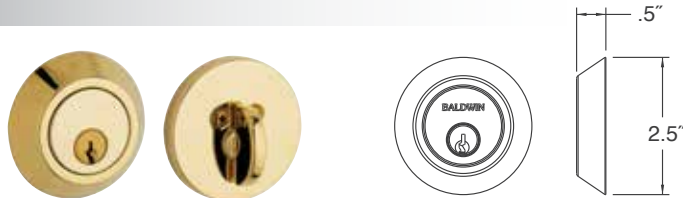

8241 CONTEMPORARY DEADBOLT – 2 1/8" DOOR PREP

ITEM #	DESCRIPTION	003, 031, 102, 112		
		WT.	150, 190, 260	055, 056
8241.xxx	Single cylinder deadbolt	2.1	$118	$135

*QuickShip deadbolts are for 1.75" thick doors
**See thick door kits on page 53

Comes with Adjustable Backset Latch