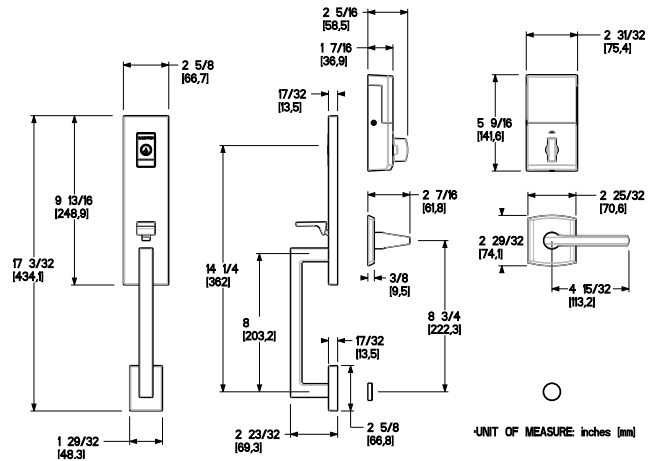

ITEM #	DESCRIPTION	WT.	102, 112 150, 260	044 055, 056
85391.xxx.BRENT	EVOLVED Single Cylinder Smart Lock with interior Lever - LH Lever	9.9	$1128	$1223
85391.xxx.BLENT	EVOLVED Single Cylinder Smart Lock with interior Lever - RH Lever