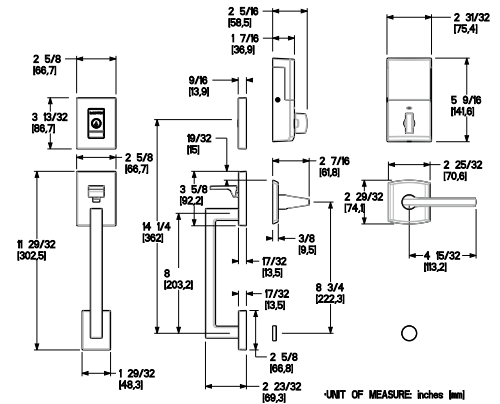

ITEM #	DESCRIPTION	WT.	003, 102	044
			112, 150, 260	055, 056
85390.xxx.ACRH	Sectional Entry Handleset Kit - RH Lever	6.5	$382	$398
85390.xxx.ACLH	Sectional Entry Handleset Kit - LH Lever	6.5	$382	$398