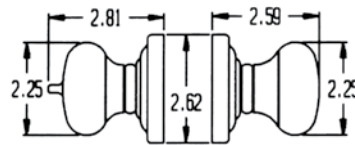

5 pin capability

ITEM #	DESCRIPTION	WT.	102, 150	044
			190, 260	055, 056
5250.xxx.ENTR	Emergency Exit	4.3	\$266	\$301

NEW TO QUICK SHIP!

Comes with Adjustable Backset.

CLASSIC KNOB W/ CLASSIC ROSE

ITEM #	DESCRIPTION	WT.	003, 031, 102	055, 056
			112, 150, 260	
5205.xxx.ENTR	Emergency Exit	3.1	\$266	\$301