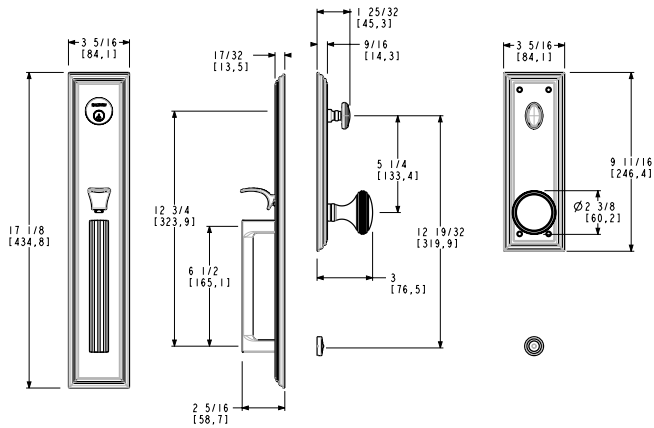

Comes with Adjustable Backset Latch

TUBULAR HANDLESETS

TREMONT FULL ESCUTCHEON HANDLESET

EMERGENCY EGRESS W/ 5069 KNOB

NEW TO QUICK SHIP!

Comes with Adjustable Backset Latch

ITEM #	DESCRIPTION	WT.	003, 031, 102	055, 056
			112, 150, 190	\$806
85342.xxx.ENTR	Single Cylinder handleset with knob	7.3	\$723	\$806