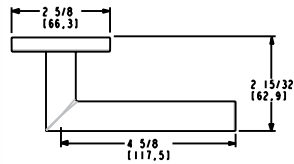

5173 LEVER W/ 5046 ROSE
PASSAGE, PRIVACY & DUMMY

ITEM #	DESCRIPTION	102, 150	044
		190, 260	055, 056
5173.xxx.FD	Full Dummy	$243	$271
5173.xxx.RDM	RIGHT Hand Half Dummy	$121	$135
5173.xxx.LDM	LEFT Hand Half Dummy	$121	$135
5173.xxx.PASS	Passage: 2 3/8" backset	$315	$349
5173.xxx.PRIV	Privacy: 2 3/8" backset	$315	$349

· Works with 1-3/8" and 1-3/4" thick doors
· PASS and PRIV functions ship with full lip strike and Pre Bore Adaptor
· QuickShip is only available with 2 3/8" backset latch. See 2 3/4" latch options on page 53.