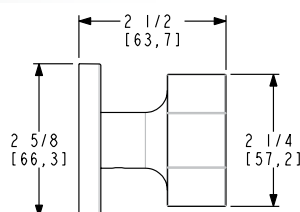

5073 KNOB W/ 5046 ROSE
PASSAGE, PRIVACY & DUMMY

ITEM #	DESCRIPTION	102, 150	
		190, 260	044 055, 056
5073.xxx.FD	Full Dummy	$249	$271
5073.xxx.IDM	Half Dummy	$121	$135
5073.xxx.PASS	Passage: 2 3/8" backset		
5073.xxx.PRIV	Privacy: 2 3/8" backset	$316	$349

- Works with 1-3/8" and 1-3/4" thick doors
- PASS and PRIV functions ship with full lip strike and Pre Bore Adaptor
- QuickShip is only available with 2 3/8" backset latch. See 2 3/4" latch options on page 53.