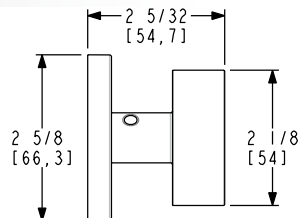

5055 KNOB W/ 5046 ROSE PASSAGE, PRIVACY & DUMMY

ITEM #	DESCRIPTION	102, 150	
		190, 260	044 055, 056
5055.xxx.FD	Full Dummy	$243	$271
5055.xxx.IDM	Half Dummy	$121	$135
5055.xxx.PASS	Passage: 2 3/8" backset		
5055.xxx.PRIV	Privacy: 2 3/8" backset	$316	$349

- Works with 1-3/8" and 1-3/4" thick doors
- PASS and PRIV functions ship with full lip strike and Pre Bore Adaptor
- QuickShip is only available with 2 3/8" backset latch. See 2 3/4" latch options on page 53.