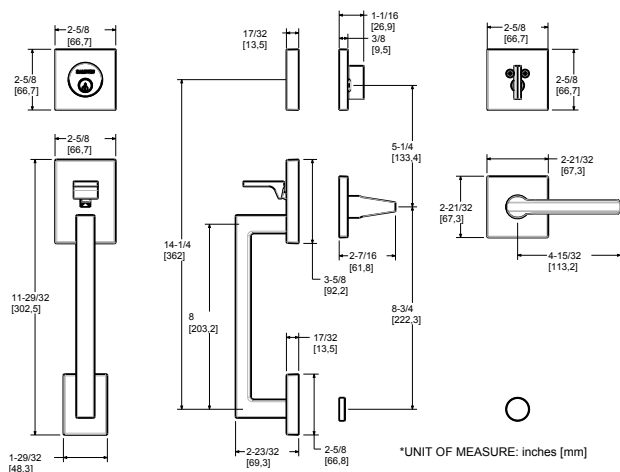

MINNEAPOLIS® SECTIONAL TRIM W/ 5162 LEVER

ITEM #	DESCRIPTION	WT.	102, 112	044, 055, 056
			150, 260	
85390.xxx.RENT	Single cylinder handleset with lever – RH Entry	6.8	$501	$584
85390.xxx.LENT	Single cylinder handleset with lever – LH Entry