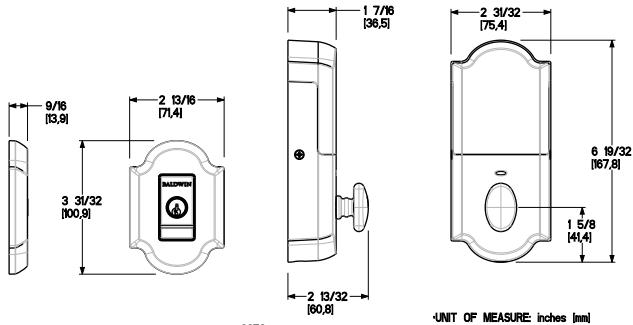

8252 EVOLVED ARCHED DEADBOLT

ITEM #	DESCRIPTION	WT.	003, 102	
			112, 150, 190	056
8252.xxx.B	EVOLVED Single Cylinder Smart Deadbolt	5.0	$583	$621