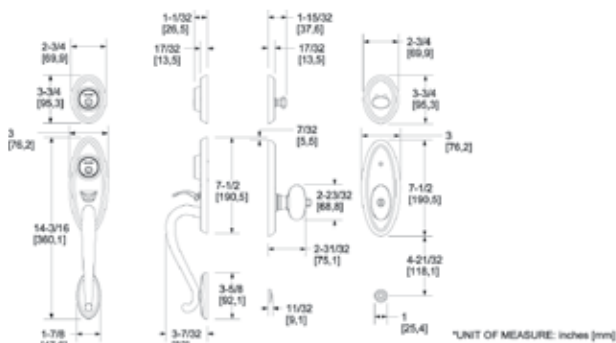

Comes with Adjustable Backset Latch

BLAKELY EMERGENCY EGRESS HANDLESET
W/ 5025 EGG KNOB

ITEM #	DESCRIPTION	WT.	003, 031, 102, 056	
			112, 150, 190	056
85360.xxx.ENTR	Single cylinder handleset with interior knob	6.8	\$668	\$751

Comes with Adjustable Backset Latch

LONDON® TWO-POINT LOCK HANDLESET
W/ 5225 EGG KNOB

ITEM #	DESCRIPTION	WT.	003, 031, 102, 056	
			112, 150, 190	056
85345.xxx.2.ENT	Single cylinder handleset with interior knob	8.8	\$668	\$751