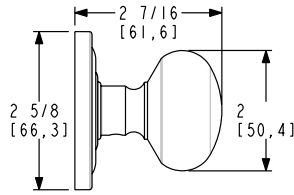

PRE CONFIGURED SETS

5000 KNOB W/ 5048 ROSE
PASSAGE, PRIVACY & DUMMY

ITEM #	DESCRIPTION	003, 031, 102	
		112, 150, 260	056
5000.xxx.FD	Full Dummy	$249	$271
5000.xxx.IDM	Half Dummy	$121	$135
5000.xxx.PASS	Passage: 2 3/8" backset		
5000.xxx.PRIV	Privacy: 2 3/8" backset	$316	$349

· Works with 1-3/8" and 1-3/4" thick doors
· PASS and PRIV functions ship with full lip strike and Pre Bore Adaptor
· QuickShip is only available with 2 3/8" backset latch. See 2 3/4" latch options on page 53.