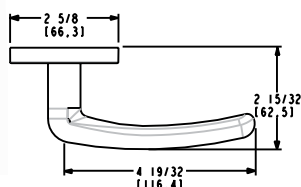

5165 LEVER W/ 5046 ROSE
PASSAGE, PRIVACY & DUMMY

ITEM #	DESCRIPTION	102, 150	044
		190, 260	055, 056
5165.xxx.FD	Full Dummy	$243	$271
5165.xxx.RDM	RIGHT Hand Half Dummy		$121
5165.xxx.LDM	LEFT Hand Half Dummy		$135
5165.xxx.PASS	Passage: 2 3/8" backset		$315
5165.xxx.PRIV	Privacy: 2 3/8" backset		$349

· Works with 1-3/8" and 1-3/4" thick doors
· PASS and PRIV functions ship with full lip strike and Pre Bore Adaptor
· QuickShip is only available with 2 3/8" backset latch. See 2 3/4" latch options on page 53.