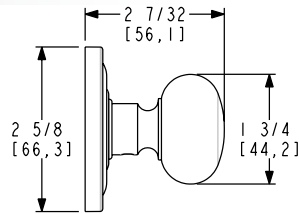

KNOB PRE CONFIGURED SETS

5030 KNOB W/ 5048 ROSE PASSAGE, PRIVACY & DUMMY

ITEM #	DESCRIPTION	003, 031, 102	
		112, 150, 260	056
5030.xxx.FD	Full Dummy	$249	$271
5030.xxx.IDM	Half Dummy	$121	$135
5030.xxx.PASS	Passage: 2 3/8" backset		
5030.xxx.PRIV	Privacy: 2 3/8" backset	$316	$349

- Works with 1-3/8" and 1-3/4" thick doors
- PASS and PRIV functions ship with full lip strike and Pre Bore Adaptor
- QuickShip is only available with 2 3/8" backset latch. See 2 3/4" latch options on page 53.