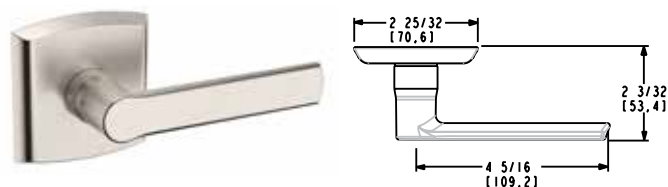

ITEM #	DESCRIPTION	102, 150, 190, 260	044, 055, 056
5485V.xxx.FD	Full Dummy	$169	$205
5485V.xxx.RDM	RIGHT Hand Half Dummy	$85	$103
5485V.xxx.LDM	LEFT Hand Half Dummy		
5485V.xxx.PASS	Passage: 2 3/8" backset	$205	$241
5485V.xxx.PRIV	Privacy: 2 3/8" backset		

· Works with 1-3/8" and 1-3/4" thick doors
· PASS and PRIV functions ship with full lip strike and Pre Bore Adaptor
· QuickShip is only available with 2 3/8" backset latch. See 2 3/4" latch options on page 53.