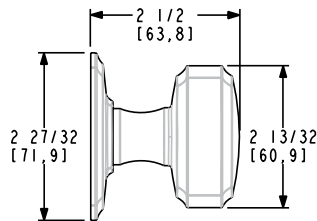

5011 KNOB W/ 5058 ROSE
PASSAGE, PRIVACY & DUMMY

ITEM #	DESCRIPTION	003, 031, 102	
		112, 150, 260	056
5011.xxx.FD	Full Dummy	$254	$282
5011.xxx.IDM	Half Dummy	$126	$141
5011.xxx.PASS	Passage: 2 3/8" backset		
5011.xxx.PRIV	Privacy: 2 3/8" backset	$326	$360

· Works with 1-3/8" and 1-3/4" thick doors
· PASS and PRIV functions ship with full lip strike and Pre Bore Adaptor
· QuickShip is only available with 2 3/8" backset latch. See 2 3/4" latch options on page 53.