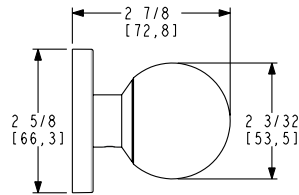

5041 KNOB W/ 5046 ROSE PASSAGE, PRIVACY & DUMMY

ITEM #	DESCRIPTION	102, 150	
		190, 260	044 055, 056
5041.xxx.FD	Full Dummy	$210	$238
5041.xxx.IDM	Half Dummy	$104	$119
5041.xxx.PASS	Passage: 2 3/8" backset		
5041.xxx.PRIV	Privacy: 2 3/8" backset	$282	$316

- Works with 1-3/8" and 1-3/4" thick doors
- PASS and PRIV functions ship with full lip strike and Pre Bore Adaptor
- QuickShip is only available with 2 3/8" backset latch. See 2 3/4" latch options on page 53.