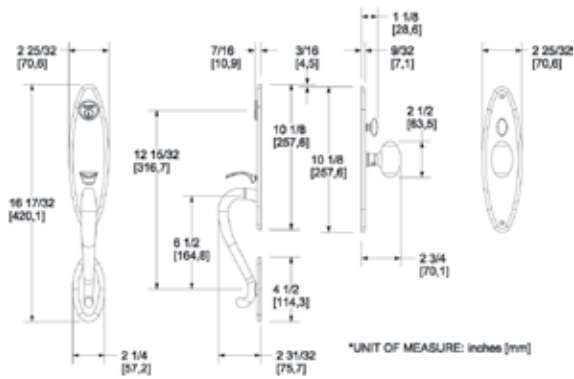

SPRINGFIELD HANDLESET TRIM

W/ 5025 EGG KNOB

ITEM #	DESCRIPTION	WT.	003, 031, 102 112, 150, 190	055, 056
6573.xxx.ENTR	Entrance Trim	9.5	$579	$666

Requires additional components. See page 54 & 55 for details.

LAKESHORE™ HANDLESET TRIM

ITEM #	DESCRIPTION	WT.	102, 112 150, 190, 260	055, 056
6966.xxx.RENT (LENT)	Entrance Trim – Lakeshore	5.0	$930	$1017