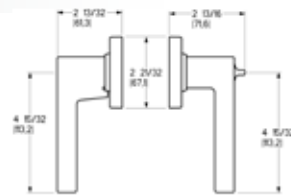

SQUARE LEVER W/ SQUARE ROSE

5 pin capability
6 pin capability

ITEM #	DESCRIPTION	WT.	102, 150, 190, 260	044, 055, 056
5285.xxx.RENT	RIGHT Hand Emergency Exit	3.7	$266	$301
5285.xxx.LENT	LEFT Hand Emergency Exit			

NEW TO QUICK SHIP!

Comes with Adjustable Backset.