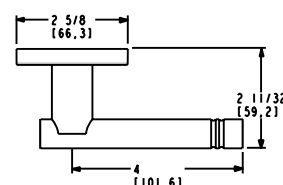

5138 LEVER W/ 5047 ROSE
PASSAGE, PRIVACY & DUMMY

ITEM #	DESCRIPTION	102, 150	
		190, 260	044 055, 056
5138.xxx.FD	Full Dummy	$243	$271
5138.xxx.RDM	RIGHT Hand Half Dummy		$135
5138.xxx.LDM	LEFT Hand Half Dummy	$121	
5138.xxx.PASS	Passage: 2 3/8" backset		$349
5138.xxx.PRIV	Privacy: 2 3/8" backset	$315	

- Works with 1-3/8" and 1-3/4" thick doors
- PASS and PRIV functions ship with full lip strike and Pre Bore Adaptor
- QuickShip is only available with 2 3/8" backset latch. See 2 3/4" latch options on page 53.