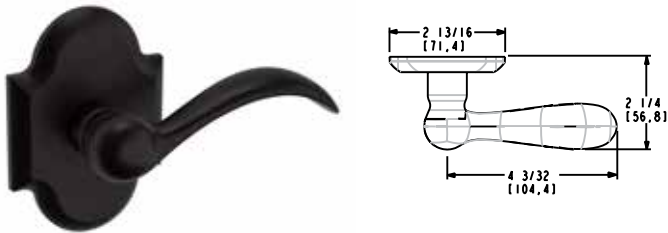

5452V BEAVERTAIL LEVER W/ R030 ROSE

PASSAGE, PRIVACY & DUMMY

ITEM #	DESCRIPTION	102, 112	
5452V.xxx.FD	Full Dummy	$169	
5452V.xxx.RDM	RIGHT Hand Half Dummy	$85	
5452V.xxx.LDM	LEFT Hand Half Dummy		
5452V.xxx.PASS	Passage: 2 3/8" backset	$205	
5452V.xxx.PRIV	Privacy: 2 3/8" backset		

· Works with 1-3/8" and 1-3/4" thick doors
· PASS and PRIV functions ship with full lip strike and Pre Bore Adaptor
· QuickShip is only available with 2 3/8" backset latch. See 2 3/4" latch options on page 53.

5455V WAVE LEVER W/ 5048 ROSE

PASSAGE, PRIVACY & DUMMY