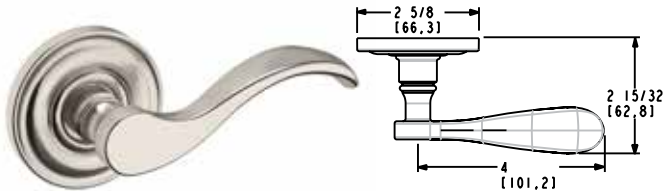

ITEM #	DESCRIPTION	003, 031, 102, 112, 150, 260	055, 056
5455V.xxx.FD	Full Dummy	$169	$205
5455V.xxx.RDM	RIGHT Hand Half Dummy	$85	$103
5455V.xxx.LDM	LEFT Hand Half Dummy		
5455V.xxx.PASS	Passage: 2 3/8" backset	$205	$241
5455V.xxx.PRIV	Privacy: 2 3/8" backset		

· Works with 1-3/8" and 1-3/4" thick doors
· PASS and PRIV functions ship with full lip strike and Pre Bore Adaptor
· QuickShip is only available with 2 3/8" backset latch. See 2 3/4" latch options on page 53.

5460V LEVER W/ 5046 ROSE

PASSAGE, PRIVACY & DUMMY