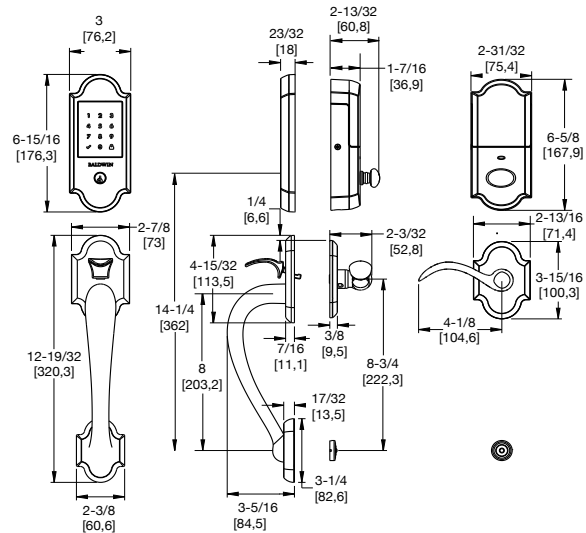

ITEM #	DESCRIPTION	WT.	112, 150
8235.xxx.	Touchscreen Deadbolt Standalone	4.6	$440
8235.xxx.ZW	Touchscreen Deadbolt with Z-Wave	4.6	$530
85358.xxx.RENT	Touchscreen Handleset w/ Beavertail Lever | RH	10.0	$764
85358.xxx.LENT	Touchscreen Handleset w/ Beavertail Lever | LH	10.0	$764
85358.xxx.ZWRENT	Touchscreen Handleset Z-Wave w/ Beavertail Lever | RH	10.0	$854
85358.xxx.ZWLENT	Touchscreen Handleset Z-Wave w/ Beavertail Lever | LH	10.0	$854