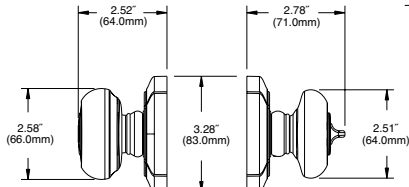

BETHPAGE KNOB

5 pin standard

ITEM #	DESCRIPTION	WT.	003, 031, 102	
			112, 150, 260	055, 056
5237.xxx.ENTR	Emergency Exit	3.6	$266	$301

Comes with Adjustable Backset.

Emergency Exit: The Knob or lever will retract the bolt while the exterior remains locked.
Standard Exit: The Knob or lever must be unlocked prior to exit.