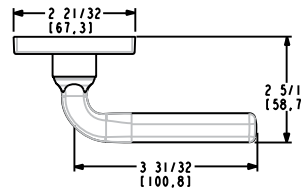

5190 LEVER W/ R017 ROSE
PASSAGE, PRIVACY & DUMMY

ITEM #	DESCRIPTION	102, 150	044
		190, 260	055, 056
5190.xxx.FD	Full Dummy	$243	$271
5190.xxx.RDM	RIGHT Hand Half Dummy	$121	$135
5190.xxx.LDM	LEFT Hand Half Dummy	$121	$135
5190.xxx.PASS	Passage: 2 3/8" backset	$315	$349
5190.xxx.PRIV	Privacy: 2 3/8" backset	$315	$349

· Works with 1-3/8" and 1-3/4" thick doors
· PASS and PRIV functions ship with full lip strike and Pre Bore Adaptor
· QuickShip is only available with 2 3/8" backset latch. See 2 3/4" latch options on page 53.