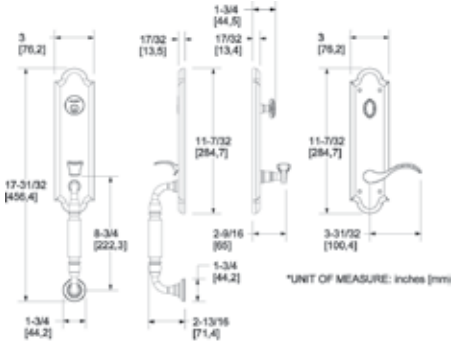

TUBULAR HANDLESETS

MANCHESTER EMERGENCY EGRESS HANDLESET W/ 5455V WAVE LEVER

ITEM #	DESCRIPTION	WT.	003, 102 112, 150, 190	055, 056
85350.xxx.RENT	Single cylinder handleset w/ lever, emergency egress – RH Entry	8.3	$612	$696
85350.xxx.LENT	Single cylinder handleset w/ lever, emergency egress – LH Entry			

Comes with Adjustable Backset Latch