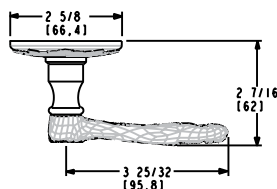

5121 LEVER W/ R012 ROSE
PASSAGE, PRIVACY & DUMMY

ITEM #	DESCRIPTION	003, 031, 102	
		112, 150, 260	056
5121.xxx.FD	Full Dummy	$283	$312
5121.xxx.RDM	RIGHT Hand Half Dummy		$156
5121.xxx.LDM	LEFT Hand Half Dummy	$142	
5121.xxx.PASS	Passage: 2 3/8" backset		$390
5121.xxx.PRIV	Privacy: 2 3/8" backset	$355	

- Works with 1-3/8" and 1-3/4" thick doors
- PASS and PRIV functions ship with full lip strike and Pre Bore Adaptor
- QuickShip is only available with 2 3/8" backset latch. See 2 3/4" latch options on page 53.