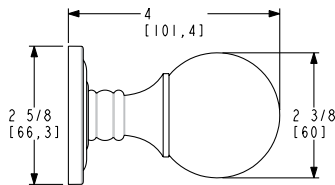

5009 SWAROVSKI CRYSTAL KNOB W/ 5048 ROSE
PASSAGE, PRIVACY & DUMMY

ITEM #	DESCRIPTION	150, 260	
5009.xxx.FD	Full Dummy	$624	
5009.xxx.IDM	Half Dummy	$311	
5009.xxx.PASS	Passage: 2 3/8" backset		
5009.xxx.PRIV	Privacy: 2 3/8" backset	$696	

· Works with 1-3/8" and 1-3/4" thick doors
· PASS and PRIV functions ship with full lip strike and Pre Bore Adaptor
· QuickShip is only available with 2 3/8" backset latch. See 2 3/4" latch options on page 53.