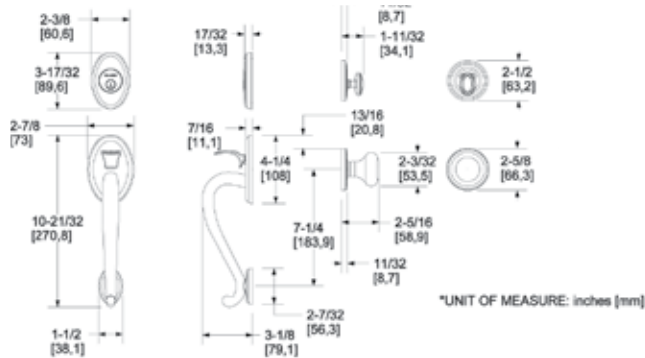

Comes with Adjustable Backset Latch

LOGAN SECTIONAL HANDLESET

W/ 5015 CLASSIC KNOB

ITEM #	DESCRIPTION	WT.	003, 031, 102	055, 056
			112, 150, 190	
85315.xxx.ENTR	Single cylinder handleset with interior knob	5.6	\$501	\$584