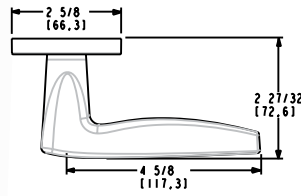

5166 LEVER W/ 5046 ROSE
PASSAGE, PRIVACY & DUMMY

ITEM #	DESCRIPTION	102, 150	044
		190, 260	055, 056
5166.xxx.FD	Full Dummy	$243	$271
5166.xxx.RDM	RIGHT Hand Half Dummy	$121	$135
5166.xxx.LDM	LEFT Hand Half Dummy	$121	$135
5166.xxx.PASS	Passage: 2 3/8" backset	$315	$349
5166.xxx.PRIV	Privacy: 2 3/8" backset	$315	$349

· Works with 1-3/8" and 1-3/4" thick doors
· PASS and PRIV functions ship with full lip strike and Pre Bore Adaptor
· QuickShip is only available with 2 3/8" backset latch. See 2 3/4" latch options on page 53.