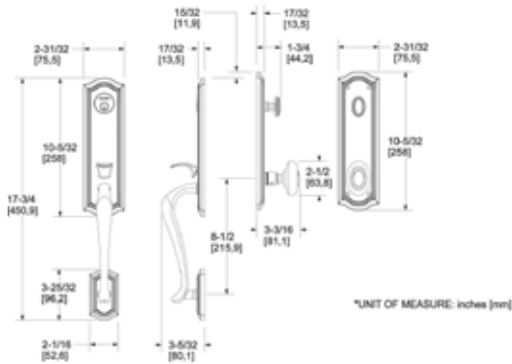

BETHPAGE® EMERGENCY EGRESS HANDLESET
W/ 5077 BETHPAGE KNOB