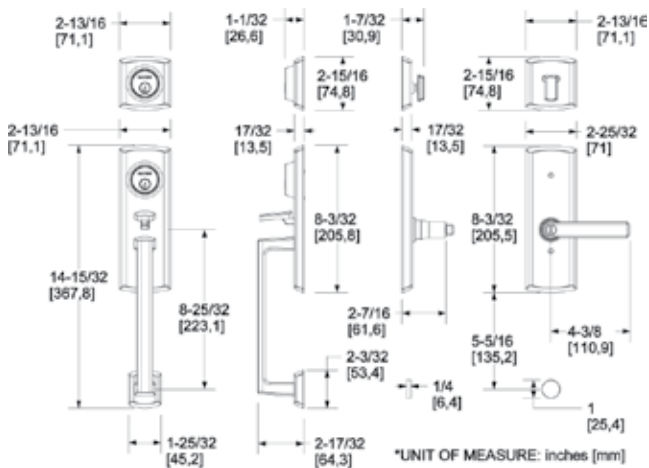

SOHO® TWO-POINT LOCK HANDLESET W/ SOHO LEVER

ITEM #	DESCRIPTION	WT.	102, 112	055, 056
			150, 260	
85385.xxx.2RH	Single cylinder handleset with lever – RH Entry	9.7	$668	$751
85385.xxx.2LH	Single cylinder handleset with lever – LH Entry