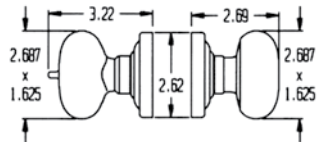

TUBULAR KEYED ENTRY

EGG KNOB W/ CLASSIC ROSE

5 pin standard

ITEM #	DESCRIPTION	WT.	003, 031, 102	
			112, 150, 260	055, 056
5225.xxx.ENTR	Emergency Exit	3.6	$266	$301

Comes with Adjustable Backset.