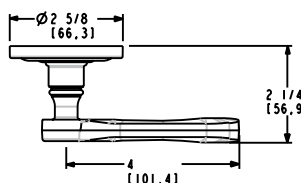

5445V CLASSIC LEVER W/ 5048 ROSE
PASSAGE, PRIVACY & DUMMY

ITEM #	DESCRIPTION	003, 031, 102	055,
		112, 150, 260	056
5445V.xxx.FD	Full Dummy	$169	$205
5445V.xxx.RDM	RIGHT Hand Half Dummy	$85	$103
5445V.xxx.LDM	LEFT Hand Half Dummy	$85	$103
5445V.xxx.PASS	Passage: 2 3/8" backset	$205	$241
5445V.xxx.PRIV	Privacy: 2 3/8" backset	$205	$241

· Works with 1-3/8" and 1-3/4" thick doors
· PASS and PRIV functions ship with full lip strike and Pre Bore Adaptor
· QuickShip is only available with 2 3/8" backset latch. See 2 3/4" latch options on page 53.