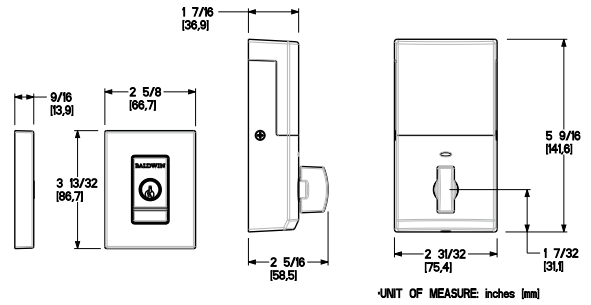

ITEM #	DESCRIPTION	WT.	003, 102	044
			112, 150, 260	055, 056
8220.xxx.B	EVOLVED Single Cylinder Smart Deadbolt	5.1	$583	$621