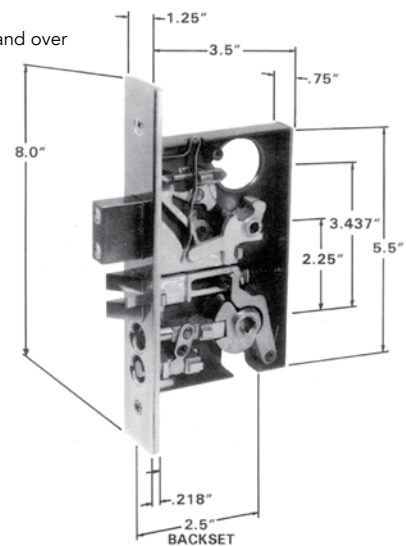

FOR MORE DETAILS CONSULT A BALDWIN ESTATE PRICEBOOK.

AVAILABLE IN QUICKSHIP

2.75" Backset

for doors 1.75" thick and over

2.5" Backset

for doors 1.375" thick and over

ALL 2.5" AND 2.75" ENTRANCE MORTISE LOCKS ARE U/L LISTED