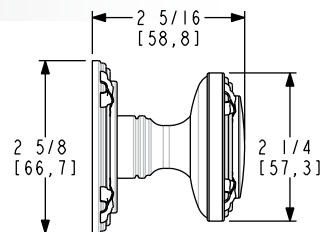

5013 KNOB W/ 5021 ROSE
PASSAGE, PRIVACY & DUMMY

ITEM #	DESCRIPTION	003, 031, 102	
		112, 150, 260	056
5013.xxx.FD	Full Dummy	$249	$271
5013.xxx.IDM	Half Dummy	$121	$135
5013.xxx.PASS	Passage: 2 3/8" backset		
5013.xxx.PRIV	Privacy: 2 3/8" backset	$316	$349

· Works with 1-3/8" and 1-3/4" thick doors
· PASS and PRIV functions ship with full lip strike and Pre Bore Adaptor
· QuickShip is only available with 2 3/8" backset latch. See 2 3/4" latch options on page 53.