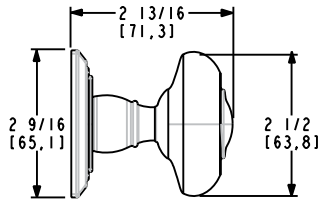

KNOBS PRE CONFIGURED SETS

5077 KNOB W/ R027 ROSE PASSAGE, PRIVACY & DUMMY

ITEM #	DESCRIPTION	003, 031, 102	
		112, 150, 260	056
5077.xxx.FD	Full Dummy	$210	$238
5077.xxx.IDM	Half Dummy	$104	$119
5077.xxx.PASS	Passage: 2 3/8" backset		
5077.xxx.PRIV	Privacy: 2 3/8" backset	$282	$316

- Works with 1-3/8" and 1-3/4" thick doors
- PASS and PRIV functions ship with full lip strike and Pre Bore Adaptor
- QuickShip is only available with 2 3/8" backset latch. See 2 3/4" latch options on page 53.