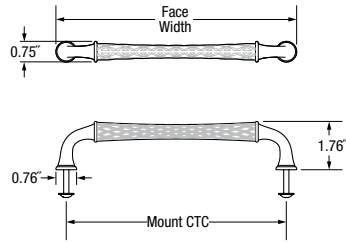

GENERAL HARDWARE
APPLIANCE PULLS

4378, 4379, 4380

ITEM #	DESCRIPTION	WT/ BOX	030, 112 140, 150, 260
4378.xxx	Appliance Pull - 8' CTC	2.8	$104
4379.xxx	Appliance Pull - 12' CTC	4.0	$165
4380.xxx	Appliance Pull - 18' CTC	6.4	$227

NOTE: Appliance pulls use 10 -24 X 1.3" screws and mount on doors between .75" to 1" thick.
PACKED: One pull and screw pack in a box, and coded with product number, description and UPC code.

DIMENSIONS	MOUNT CTC	FACE WIDTH
4378	8'	8.8'
4379	12'	12.8'
4380	18'	18.8'

4983, 4984

ITEM #	DESCRIPTION	WT/ BOX	003, 031, 112, 150, 260	044
4983.xxx	Appliance Pull - 15' CTC x 1.75" p.	4.8	$211	$246
4984.xxx	Appliance Pull - 18' CTC x 1.75" p.	6.4	$239	$275

NOTE: Appliance pulls use 10 -24 X 1.3" screws and mount on doors between .75" to 1" thick.
PACKED: One pull and screw pack in a box, and coded with product number, description and UPC code.

DIMENSIONS	MOUNT CTC	FACE WIDTH
4983	15'	15.62'
4984	18'	18.62'

4980, 4981

ITEM #	DESCRIPTION	WT/ BOX	030, 112 140, 150, 260
4980.xxx	Appliance Pull - 15' CTC x 1.75" p.	4.8	$196
4981.xxx	Appliance Pull - 18' CTC x 1.75" p.	6.4	$227

NOTE: Appliance pulls use 10 -24 X 1.3" screws and mount on doors between .75" to 1" thick.
PACKED: One pull and screw pack in a box, and coded with product number, description and UPC code.

DIMENSIONS	MOUNT CTC	FACE WIDTH
4980	15'	15.62'
4981	18'	18.62'