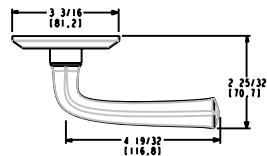

PRE CONFIGURED SETS

5141 LEVER W/ R033 ROSE
PASSAGE, PRIVACY & DUMMY

ITEM #	DESCRIPTION	003, 031, 102	056
		112, 150, 260	
5141.xxx.FD	Full Dummy	$254	$285
5141.xxx.RDM	RIGHT Hand Half Dummy		$126
5141.xxx.LDM	LEFT Hand Half Dummy		$143
5141.xxx.PASS	Passage: 2 3/8" backset		$326
5141.xxx.PRIV	Privacy: 2 3/8" backset		$363

· Works with 1-3/8" and 1-3/4" thick doors
· PASS and PRIV functions ship with full lip strike and Pre Bore Adaptor
· QuickShip is only available with 2 3/8" backset latch. See 2 3/4" latch options on page 53.