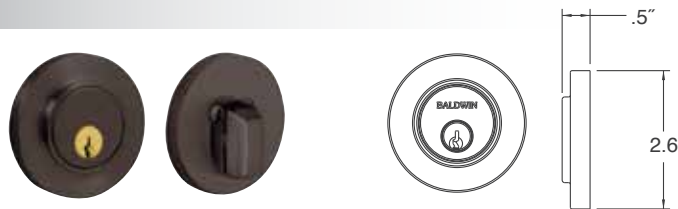

8244 CONTEMPORARY DEADBOLT – 2 1/8" DOOR PREP

ITEM #	DESCRIPTION	003, 031, 102, 112		
		WT.	150, 190, 260	055, 056
8244.xxx	Single cylinder deadbolt	2.1	$141	$158

*QuickShip deadbolts are for 1.75" thick doors
**See thick door kits on page 53

Comes with Adjustable Backset Latch