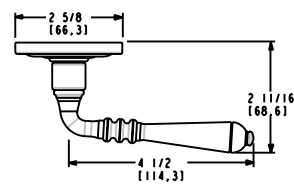

5107 LEVER W/ 5048 ROSE
PASSAGE, PRIVACY & DUMMY

ITEM #	DESCRIPTION	003, 031, 102	
		112, 150, 260	056
5107.xxx.FD	Full Dummy	$243	$271
5107.xxx.RDM	RIGHT Hand Half Dummy	$121	$135
5107.xxx.LDM	LEFT Hand Half Dummy		
5107.xxx.PASS	Passage: 2 3/8" backset	$315	$349
5107.xxx.PRIV	Privacy: 2 3/8" backset		

- Works with 1-3/8" and 1-3/4" thick doors
- PASS and PRIV functions ship with full lip strike and Pre Bore Adaptor
- QuickShip is only available with 2 3/8" backset latch. See 2 3/4" latch options on page 53.