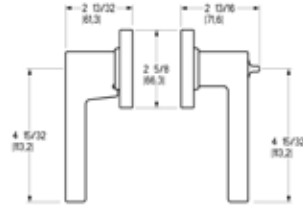

SQUARE LEVER W/ ROUND ROSE

5 pin capability
6 pin capability

ITEM #	DESCRIPTION	WT.	102, 150, 190, 260	044, 055, 056
5260.xxx.RENT	RIGHT Hand Emergency Exit	3.6	$266	$301
5260.xxx.LENT	LEFT Hand Emergency Exit			

NEW TO QUICK SHIP!

Comes with Adjustable Backset.