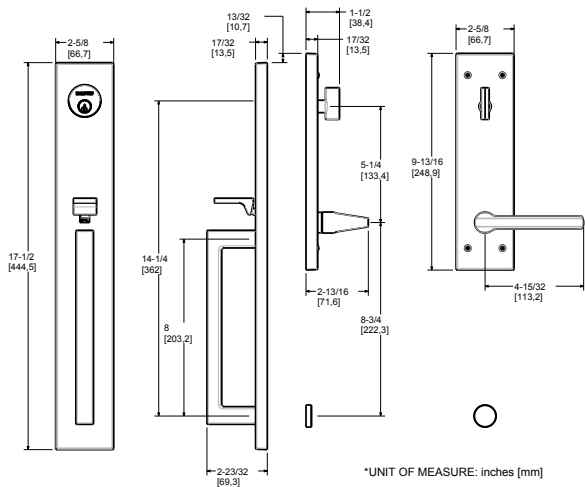

MINNEAPOLIS™ FULL ESCUTCHEON HANDLESET EMERGENCY EGRESS W/ 5162 LEVER

ITEM #	DESCRIPTION	WT.	102, 112 150, 260	044 055, 056
85392.xxx.RENT	Single cylinder handleset w/ lever, emergency egress – RH Entry	9.2	$723	$806
85392.xxx.LENT	Single cylinder handleset w/ lever, emergency egress – LH Entry