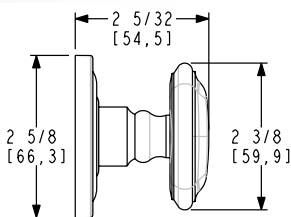

5057 KNOB W/ 5048 ROSE PASSAGE, PRIVACY & DUMMY

ITEM #	DESCRIPTION	003, 031, 102	
		112, 150, 260	056
5057.xxx.FD	Full Dummy	$249	$271
5057.xxx.IDM	Half Dummy	$121	$135
5057.xxx.PASS	Passage: 2 3/8" backset		
5057.xxx.PRIV	Privacy: 2 3/8" backset	$316	$349

- Works with 1-3/8" and 1-3/4" thick doors
- PASS and PRIV functions ship with full lip strike and Pre Bore Adaptor
- QuickShip is only available with 2 3/8" backset latch. See 2 3/4" latch options on page 53.