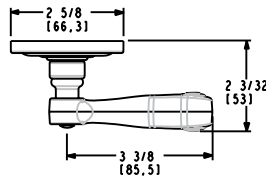

5103 LEVER W/ 5048 ROSE
PASSAGE, PRIVACY & DUMMY

ITEM #	DESCRIPTION	003, 031, 102	
		112, 150, 260	056
5103.xxx.FD	Full Dummy	$243	$271
5103.xxx.RDM	RIGHT Hand Half Dummy	$121	$135
5103.xxx.LDM	LEFT Hand Half Dummy		
5103.xxx.PASS	Passage: 2 3/8" backset	$315	$349
5103.xxx.PRIV	Privacy: 2 3/8" backset		

- Works with 1-3/8" and 1-3/4" thick doors
- PASS and PRIV functions ship with full lip strike and Pre Bore Adaptor
- QuickShip is only available with 2 3/8" backset latch. See 2 3/4" latch options on page 53.