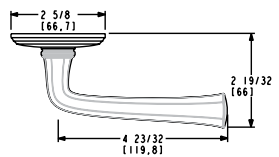

5112 LEVER W/ 5075 ROSE

PASSAGE, PRIVACY & DUMMY

ITEM #	DESCRIPTION	003, 031, 102 112, 150, 260	056
5112.xxx.FD	Full Dummy	$254	$285
5112.xxx.RDM	RIGHT Hand Half Dummy	$126	$143
5112.xxx.LDM	LEFT Hand Half Dummy		
5112.xxx.PASS	Passage: 2 3/8" backset	$326	$363
5112.xxx.PRIV	Privacy: 2 3/8" backset		

- Works with 1-3/8" and 1-3/4" thick doors
- PASS and PRIV functions ship with full lip strike and Pre Bore Adaptor
- QuickShip is only available with 2 3/8" backset latch. See 2 3/4" latch options on page 53.