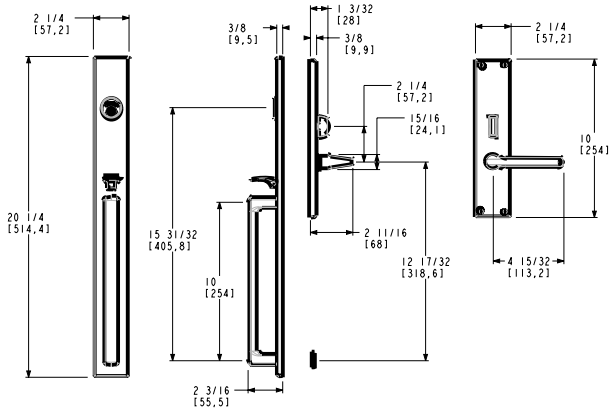

MORTISE HANDLESETS

MINNEAPOLIS 20" ESCUTCHEON HANDLESET TRIM

NEW TO QUICK SHIP!