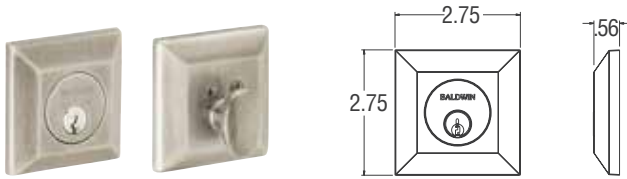

8254 SQUARED DEADBOLT - 2 1/8" DOOR PREP

ITEM #	DESCRIPTION	WT.	003, 031, 102	
			112, 150, 190	055, 056
8254.xxx	Single cylinder deadbolt	2.0	$141	$158

*QuickShip deadbolts are for 1.75" thick doors
**See thick door kits on page 53

Comes with Adjustable Backset Latch