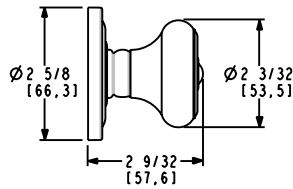

5020 COLONIAL KNOB W/ 5048 ROSE
PASSAGE, PRIVACY & DUMMY

ITEM #	DESCRIPTION	003, 031, 102 112, 150, 260	055, 056
5020.xxx.FD	Full Dummy	$169	$205
5020.xxx.IDM	Half Dummy	$85	$103
5020.xxx.PASS	Passage: 2 3/8" backset		
5020.xxx.PRIV	Privacy: 2 3/8" backset	$205	$241

- Works with 1-3/8" and 1-3/4" thick doors
- PASS and PRIV functions ship with full lip strike and Pre Bore Adaptor
- QuickShip is only available with 2 3/8" backset latch. See 2 3/4" latch options on page 53.