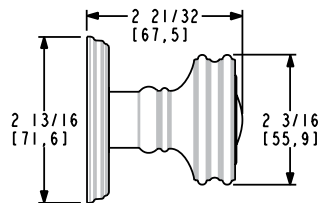

5066 KNOB W/ 5078 ROSE
PASSAGE, PRIVACY & DUMMY

ITEM #	DESCRIPTION	003, 031, 102	
		112, 150, 260	056
5066.xxx.FD	Full Dummy	$254	$285
5066.xxx.IDM	Half Dummy	$126	$143
5066.xxx.PASS	Passage: 2 3/8" backset		
5066.xxx.PRIV	Privacy: 2 3/8" backset	$326	$363

- Works with 1-3/8" and 1-3/4" thick doors
- PASS and PRIV functions ship with full lip strike and Pre Bore Adaptor
- QuickShip is only available with 2 3/8" backset latch. See 2 3/4" latch options on page 53.