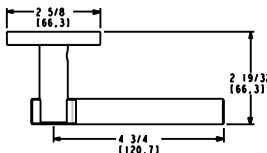

5161 LEVER W/ 5046 ROSE
PASSAGE, PRIVACY & DUMMY

ITEM #	DESCRIPTION	102, 150	044
		190, 260	055, 056
5161.xxx.FD	Full Dummy	$243	$271
5161.xxx.RDM	RIGHT Hand Half Dummy		$121
5161.xxx.LDM	LEFT Hand Half Dummy		$135
5161.xxx.PASS	Passage: 2 3/8" backset		$315
5161.xxx.PRIV	Privacy: 2 3/8" backset		$349

· Works with 1-3/8" and 1-3/4" thick doors
· PASS and PRIV functions ship with full lip strike and Pre Bore Adaptor
· QuickShip is only available with 2 3/8" backset latch. See 2 3/4" latch options on page 53.