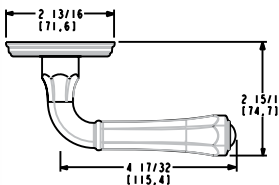

5113 LEVER W/ 5078 ROSE

PASSAGE, PRIVACY & DUMMY

ITEM #	DESCRIPTION	003, 031, 102 112, 150, 260	056
5113.xxx.FD	Full Dummy	$254	$285
5113.xxx.RDM	RIGHT Hand Half Dummy	$126	$143
5113.xxx.LDM	LEFT Hand Half Dummy		
5113.xxx.PASS	Passage: 2 3/8" backset	$326	$363
5113.xxx.PRIV	Privacy: 2 3/8" backset		

- Works with 1-3/8" and 1-3/4" thick doors
- PASS and PRIV functions ship with full lip strike and Pre Bore Adaptor
- QuickShip is only available with 2 3/8" backset latch. See 2 3/4" latch options on page 53.