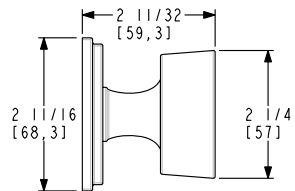

K008 HOLLYWOOD HILLS KNOB W/ R050 ROSE PASSAGE, PRIVACY & DUMMY

ITEM #	DESCRIPTION	031, 102, 112	
		150, 190, 260	044 055, 056
K008.xxx.FD	Full Dummy	$276	$294
K008.xxx.IDM	Half Dummy	$138	$147
K008.xxx.PASS	Passage: 2 3/8" backset		
K008.xxx.PRIV	Privacy: 2 3/8" backset	$348	$372

- Works with 1-3/8" and 1-3/4" thick doors
- PASS and PRIV functions ship with full lip strike and Pre Bore Adaptor
- QuickShip is only available with 2 3/8" backset latch. See 2 3/4" latch options on page 53.