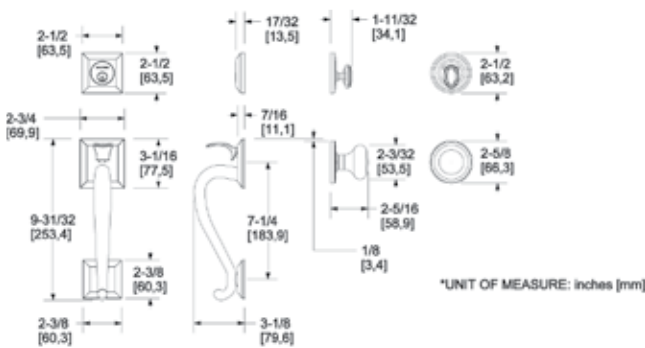

ITEM #	DESCRIPTION	WT.	003, 031, 102	055, 056
			112, 150, 190	
85320.xxx.ENTR	Single cylinder handleset with interior knob	5.6	$501	$584

Comes with Adjustable Backset Latch