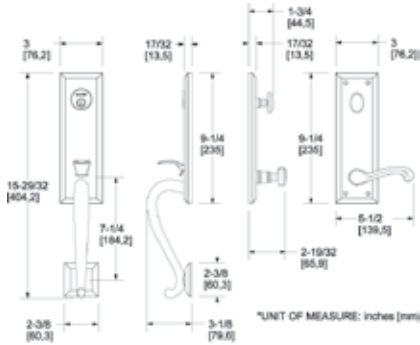

STONEGATE EMERGENCY EGRESS HANDLESET W/ 5445V CLASSIC LEVER

ITEM #	DESCRIPTION	WT.	003, 102 112, 150, 190	056
85355.xxx.RENT	Single cylinder handleset w/ lever, emergency egress – RH Entry	8.1	$668	$751
85355.xxx.LENT	Single cylinder handleset w/ lever, emergency egress – LH Entry			

Comes with Adjustable Backset Latch