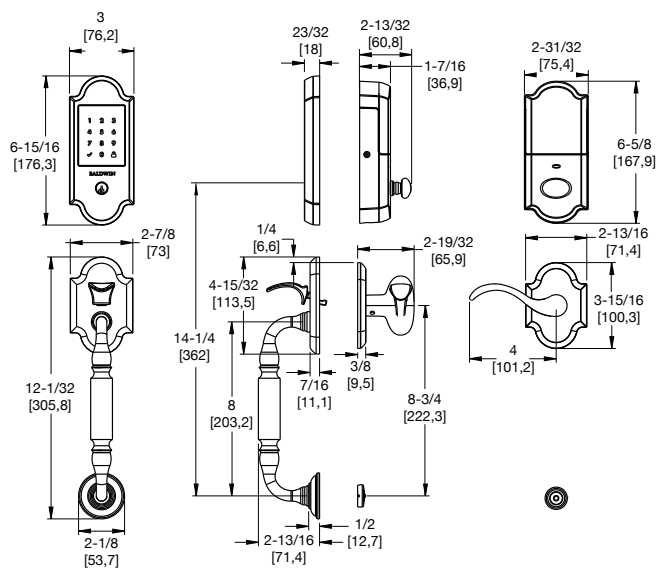

ITEM #	DESCRIPTION	WT.	003 112, 150
8235.xxx.	Touchscreen Deadbolt Standalone	4.6	$440
8235.xxx.ZW	Touchscreen Deadbolt with Z-Wave	4.6	$530
85306.xxx.RENT	Touchscreen Handleset w/ Wave Lever | RH	9.25	$764
85306.xxx.LENT	Touchscreen Handleset w/ Wave Lever | LH	9.25	$764
85306.xxx.ZWRENT	Touchscreen Handleset Z-Wave w/ Wave Lever | RH	9.25	$854
85306.xxx.ZWLENT	Touchscreen Handleset Z-Wave w/ Wave Lever | LH	9.25	$854