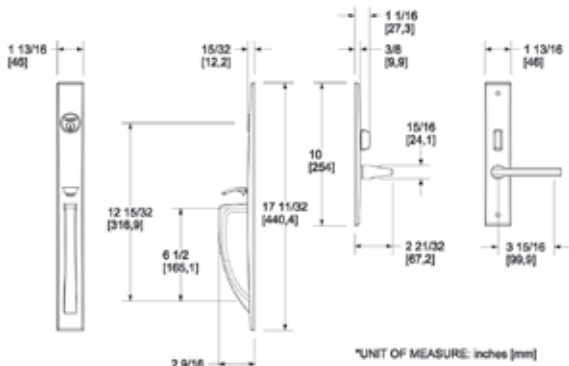

Requires additional components. See page 54 & 55 for details.

MINNEAPOLIS HANDLESET TRIM

ITEM #	DESCRIPTION	WT.	102, 112 150, 260	044 055, 056
6976.xxx.RENT (LENT)	Entrance Trim	5.5	$753	$842