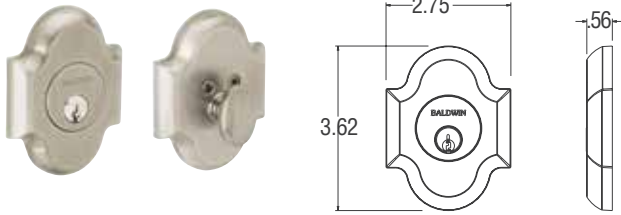

DEADBOLTS

8252 ARCHED DEADBOLT - 2 1/8" DOOR PREP

ITEM #	DESCRIPTION	WT.	003, 102	
			112, 190, 150	056
8252.xxx	Single cylinder deadbolt	2.0	$141	$158

*QuickShip deadbolts are for 1.75" thick doors
**See thick door kits on page 53

Comes with Adjustable Backset Latch