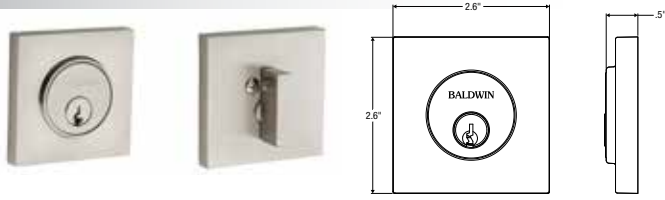

8220 CONTEMPORARY DEADBOLT – 2 1/8" DOOR PREP

ITEM #	DESCRIPTION	003, 031, 102, 112			044
		WT.	150, 190, 260	055, 056	
8220.xxx	Single cylinder deadbolt	1.7	$141	$158	

*QuickShip deadbolts are for 1.75" thick doors
**See thick door kits on page 53

Comes with Adjustable Backset Latch