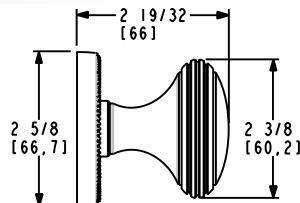

5069 KNOB W/ 5076 ROSE
PASSAGE, PRIVACY & DUMMY

ITEM #	DESCRIPTION	003, 031, 102	
		112, 150, 260	056
5069.xxx.FD	Full Dummy	$254	$285
5069.xxx.IDM	Half Dummy	$126	$143
5069.xxx.PASS	Passage: 2 3/8" backset		
5069.xxx.PRIV	Privacy: 2 3/8" backset	$326	$363

- Works with 1-3/8" and 1-3/4" thick doors
- PASS and PRIV functions ship with full lip strike and Pre Bore Adaptor
- QuickShip is only available with 2 3/8" backset latch. See 2 3/4" latch options on page 53.