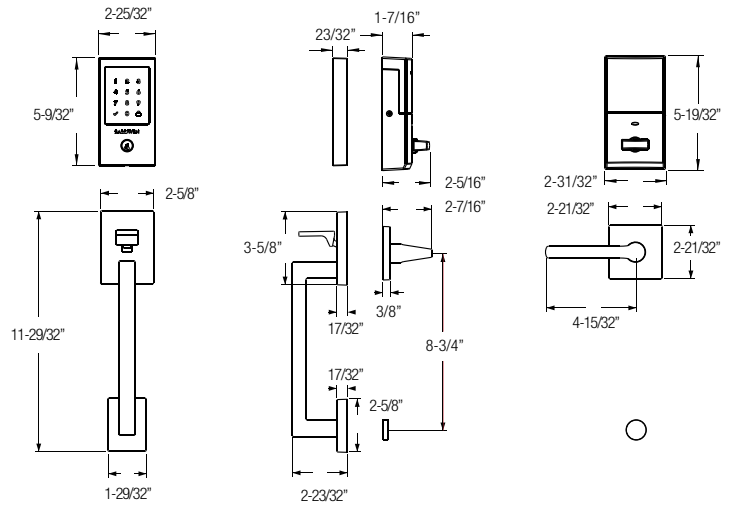

DEADBOLT & HANDLESET

MINNEAPOLIS™ TOUCHSCREEN DEADBOLT & HANDLESET

W/ LAKESHORE LEVER

NEW TO QUICK SHIP!

ITEM #	DESCRIPTION	WT.	190 260, 150
8225.xxx.	Touchscreen Deadbolt Standalone	4.4	\$440
8225.xxx.ZW	Touchscreen Deadbolt with Z-Wave	4.4	\$530
85393.xxx.RENT	Touchscreen Handleset w/ Lakeshore Lever RH	10.8	\$764
85393.xxx.LENT	Touchscreen Handleset w/ Lakeshore Lever LH	10.8	\$764
85393.xxx.ZWRENT	Touchscreen Handleset Z-Wave w/ Lakeshore Lever RH	10.8	\$854
85393.xxx.ZWLENT	Touchscreen Handleset Z-Wave w/ Lakeshore Lever LH	10.8	\$854