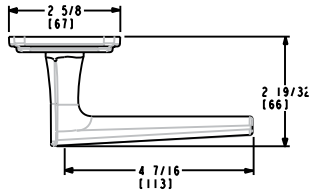

PRE CONFIGURED SETS

L024 LEVER W/ R046 ROSE
PASSAGE, PRIVACY & DUMMY

ITEM #	DESCRIPTION	031, 102, 112	044
		150, 190, 260	055, 056
L024.xxx.FD	Full Dummy	$288	$316
L024.xxx.RDM	RIGHT Hand Half Dummy	$144	$158
L024.xxx.LDM	LEFT Hand Half Dummy	$144	$158
L024.xxx.PASS	Passage: 2 3/8" backset	$360	$394
L024.xxx.PRIV	Privacy: 2 3/8" backset	$360	$394

- Works with 1-3/8" and 1-3/4" thick doors
- PASS and PRIV functions ship with full lip strike and Pre Bore Adaptor
- QuickShip is only available with 2 3/8" backset latch. See 2 3/4" latch options on page 53.