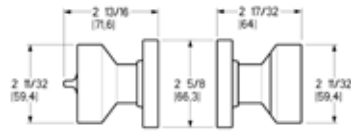

CONTEMPORARY KNOB W/ ROUND ROSE

5 pin capability

ITEM #	DESCRIPTION	WT.	102, 150	044
			190, 260	055, 056
5230.xxx.ENTR	Emergency Exit	3.6	$266	$301

NEW TO QUICK SHIP!

Comes with Adjustable Backset.