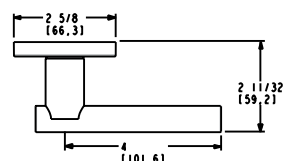

5137 LEVER W/ 5046 ROSE
PASSAGE, PRIVACY & DUMMY

ITEM #	DESCRIPTION	102, 150	
		190, 260	044 055, 056
5137.xxx.FD	Full Dummy	$243	$271
5137.xxx.RDM	RIGHT Hand Half Dummy		$135
5137.xxx.LDM	LEFT Hand Half Dummy	$121	
5137.xxx.PASS	Passage: 2 3/8" backset		$349
5137.xxx.PRIV	Privacy: 2 3/8" backset	$315	

- Works with 1-3/8" and 1-3/4" thick doors
- PASS and PRIV functions ship with full lip strike and Pre Bore Adaptor
- QuickShip is only available with 2 3/8" backset latch. See 2 3/4" latch options on page 53.