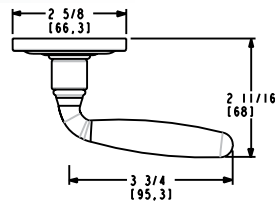

5106 LEVER W/ 5048 ROSE
PASSAGE, PRIVACY & DUMMY

ITEM #	DESCRIPTION	003, 031, 102	
		112, 150, 260	056
5106.xxx.FD	Full Dummy	$243	$271
5106.xxx.RDM	RIGHT Hand Half Dummy	$121	$135
5106.xxx.LDM	LEFT Hand Half Dummy		
5106.xxx.PASS	Passage: 2 3/8" backset	$315	$349
5106.xxx.PRIV	Privacy: 2 3/8" backset		

- Works with 1-3/8" and 1-3/4" thick doors
- PASS and PRIV functions ship with full lip strike and Pre Bore Adaptor
- QuickShip is only available with 2 3/8" backset latch. See 2 3/4" latch options on page 53.