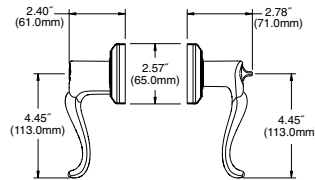

BETHPAGE LEVER W/ BETHPAGE ROSE

5 pin standard

ITEM #	DESCRIPTION	WT.	003, 031, 102, 112, 150, 260	056
5237.xxx.RENT	RIGHT Hand Emergency Exit	3.9	$266	$301
5237.xxx.LENT	LEFT Hand Emergency Exit			

Comes with Adjustable Backset.