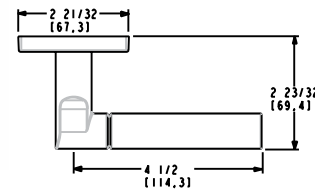

L021 LEVER W/ R017 ROSE
PASSAGE, PRIVACY & DUMMY

ITEM #	DESCRIPTION	102, 150 190, 260	044 055, 056
L021.xxx.FD	Full Dummy	$243	$271
L021.xxx.RDM	RIGHT Hand Half Dummy	$121	$135
L021.xxx.LDM	LEFT Hand Half Dummy	$121	$135
L021.xxx.PASS	Passage: 2 3/8" backset	$315	$349
L021.xxx.PRIV	Privacy: 2 3/8" backset	$315	$349

· Works with 1-3/8" and 1-3/4" thick doors
· PASS and PRIV functions ship with full lip strike and Pre Bore Adaptor
· QuickShip is only available with 2 3/8" backset latch. See 2 3/4" latch options on page 53.