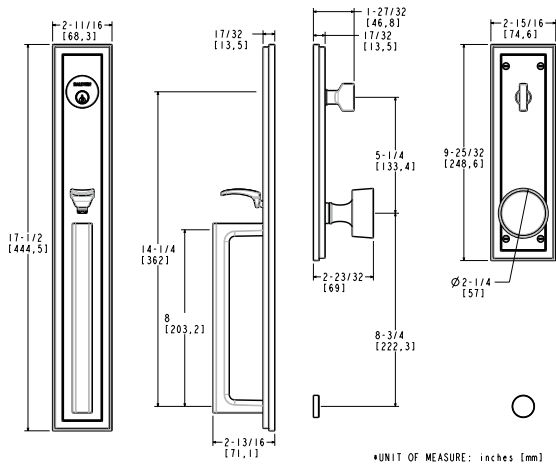

HOLLYWOOD HILLS FULL ESCUTCHEON HANDLESET

EMERGENCY EGRESS W/ K008 KNOB

NEW TO QUICK SHIP!

Comes with Adjustable Backset Latch

ITEM #	DESCRIPTION	WT.	102	044,
			112, 150	055, 056
85311...xxx.ENTR	Single cylinder handleset with knob	7.3	$834	$918