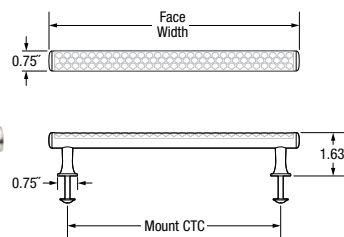

ITEM #	DESCRIPTION	WT./ BOX	030, 112 140, 150, 260
4373.xxx	Appliance Pull - 8" CTC	4.4	$104
4374.xxx	Appliance Pull - 12" CTC	6.1	$165
4375.xxx	Appliance Pull - 18" CTC	8.5	$227

NOTE: Appliance pulls use 10 -24 X 1.3" screws and mount on doors between .75" to 1" thick.
PACKED: One pull and screw pack in a box, and coded with product number, description and UPC code.

DIMENSIONS	MOUNT CTC	FACE WIDTH
4373	8"	9.4"
4374	12"	12.8"
4375	18"	19.3"