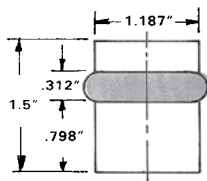

4505 UNIVERSAL FLOOR BUMPER

ITEM #	DESCRIPTION	PER BOX	WT.	003, 031, 102, 112	
				150, 190, 260	055, 056
4505.xxx	Floor Bumper – 1.187" Dia.	10	4	$29	$34

FEATURES: Designed for concealed mounting applications, this contemporary floor bumper contains the mounting screw within the body of the bumper. The rubber insert is located .798" (20mm) from the bottom to function on doors with a .375" (9.5mm) to a 1" (25mm) undercut. To facilitate the replacement of the rubber guard, simply remove the top cap.

PACKED: Individually poly-bagged with appropriate fasteners.

ORDERING INSTRUCTIONS: Supplied with a wood screw and plastic anchor.aa

REPLACEMENT RUBBER: No. 4507.406.00035 (Grey)