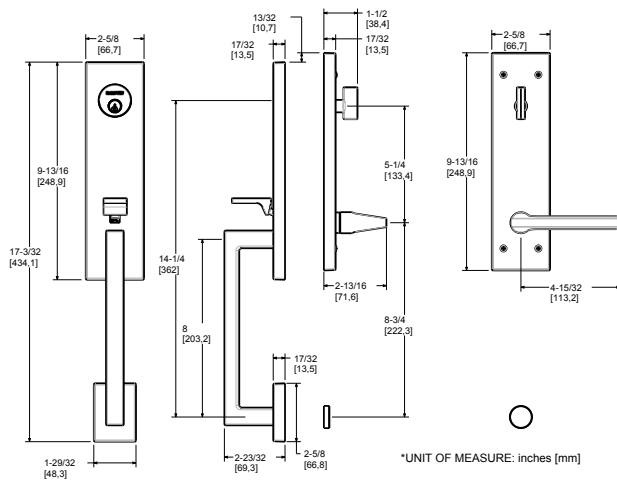

MINNEAPOLIS™ ¾ ESCUTCHEON HANDLESET EMERGENCY EGRESS W/ 5162 LEVER

ITEM #	DESCRIPTION	WT.	102, 112 150, 260	044 055, 056
85391.xxx.RENT	Single cylinder handleset w/ lever, emergency egress – RH Entry	7.3	$668	$751
85391.xxx.LENT	Single cylinder handleset w/ lever, emergency egress – LH Entry