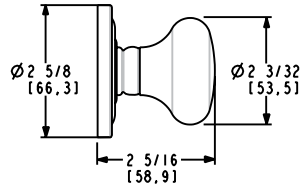

5015 CLASSIC KNOB W/ 5048 ROSE
PASSAGE, PRIVACY & DUMMY

ITEM #	DESCRIPTION	003, 031, 102 112, 150, 260	055, 056
5015.xxx.FD	Full Dummy	$169	$205
5015.xxx.IDM	Half Dummy	$85	$103
5015.xxx.PASS	Passage: 2 3/8" backset		
5015.xxx.PRIV	Privacy: 2 3/8" backset	$205	$241

- Works with 1-3/8" and 1-3/4" thick doors
- PASS and PRIV functions ship with full lip strike and Pre Bore Adaptor
- QuickShip is only available with 2 3/8" backset latch. See 2 3/4" latch options on page 53.