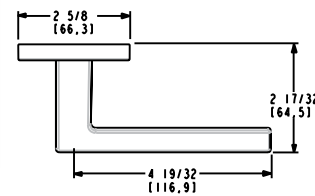

L023 LEVER W/ R017 ROSE
PASSAGE, PRIVACY & DUMMY

ITEM #	DESCRIPTION	102, 150 190, 260	044 055, 056
L023.xxx.FD	Full Dummy	$254	$282
L023.xxx.RDM	RIGHT Hand Half Dummy	$126	$135
L023.xxx.LDM	LEFT Hand Half Dummy	$126	$135
L023.xxx.PASS	Passage: 2 3/8" backset	$326	$349
L023.xxx.PRIV	Privacy: 2 3/8" backset	$326	$349

· Works with 1-3/8" and 1-3/4" thick doors
· PASS and PRIV functions ship with full lip strike and Pre Bore Adaptor
· QuickShip is only available with 2 3/8" backset latch. See 2 3/4" latch options on page 53.