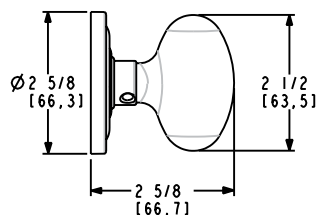

5025 EGG KNOB W/ 5048 ROSE
PASSAGE, PRIVACY & DUMMY

ITEM #	DESCRIPTION	003, 031, 102 112, 150, 260	055, 056
5025.xxx.FD	Full Dummy	$169	$205
5025.xxx.IDM	Half Dummy	$85	$103
5025.xxx.PASS	Passage: 2 3/8" backset		
5025.xxx.PRIV	Privacy: 2 3/8" backset	$205	$241

- Works with 1-3/8" and 1-3/4" thick doors
- PASS and PRIV functions ship with full lip strike and Pre Bore Adaptor
- QuickShip is only available with 2 3/8" backset latch. See 2 3/4" latch options on page 53.