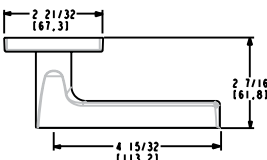

5162 LEVER W/ R017 ROSE
PASSAGE, PRIVACY & DUMMY

ITEM #	DESCRIPTION	102, 150	044
		190, 260	055, 056
5162.xxx.FD	Full Dummy	$194	$229
5162.xxx.RDM	RIGHT Hand Half Dummy		$97
5162.xxx.LDM	LEFT Hand Half Dummy		$116
5162.xxx.PASS	Passage: 2 3/8" backset		$229
5162.xxx.PRIV	Privacy: 2 3/8" backset		$266

· Works with 1-3/8" and 1-3/4" thick doors
· PASS and PRIV functions ship with full lip strike and Pre Bore Adaptor
· QuickShip is only available with 2 3/8" backset latch. See 2 3/4" latch options on page 53.