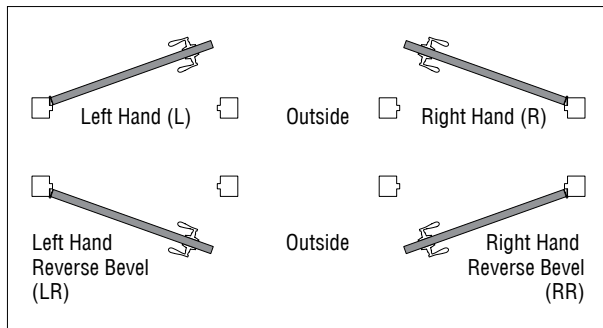

HOW TO ORDER MORTISE LOCKS

SUFFIX CHART

	SUFFIX	MINUS STRIKE	WITH 1" FRONT*
Right hand	.R	.RDT	.R1DT
Left hand	.L	.LDT	.L1DT
Right hand Reverse bevel	.RR	.RRDT	.RR1DT
Left hand Reverse bevel	.LR	.LRDT	.LR1DT
Right hand Lever Strength	.RLS	.RLSDT	.RLS1DT
Left hand Lever Strength	.LLS	.LLSDT	.LLS1DT

*Applies to 2.5" backset locks. For 1" Front DT Distinguishes minus strike. If ordering with strike, do not include the DT note.

DOOR HANDING