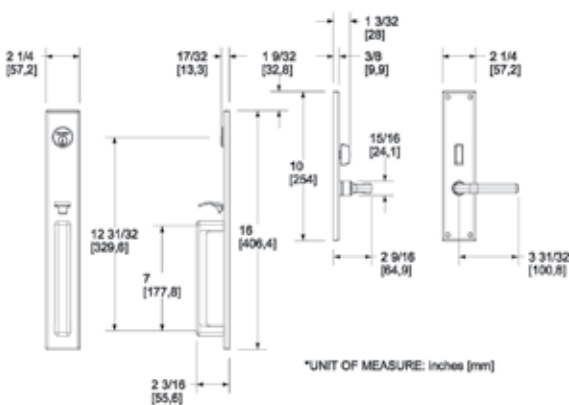

Requires additional components. See page 54 & 55 for details.