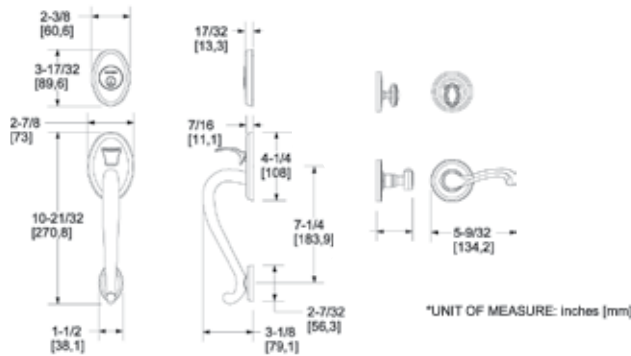

LOGAN SECTIONAL HANDLESET

W/ 5455V WAVE LEVER

ITEM #	DESCRIPTION	WT.	003, 031, 102	055, 056
			112, 150, 190	
85315.xxx.RENT	Single cylinder handleset with lever - RH Entry	6.7	$501	$584
85315.xxx.LENT	Single cylinder handleset with lever - LH Entry