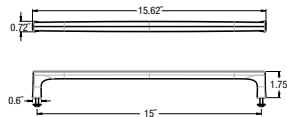

ITEM #	DESCRIPTION	WT/ BOX	030, 112 140, 150, 260
4980.xxx	Appliance Pull - 15' CTC x 1.75" p.	4.8	$196
4981.xxx	Appliance Pull - 18' CTC x 1.75" p.	6.4	$227

NOTE: Appliance pulls use 10 -24 X 1.3" screws and mount on doors between .75" to 1" thick.
PACKED: One pull and screw pack in a box, and coded with product number, description and UPC code.

DIMENSIONS	MOUNT CTC	FACE WIDTH
4980	15'	15.62'
4981	18'	18.62'