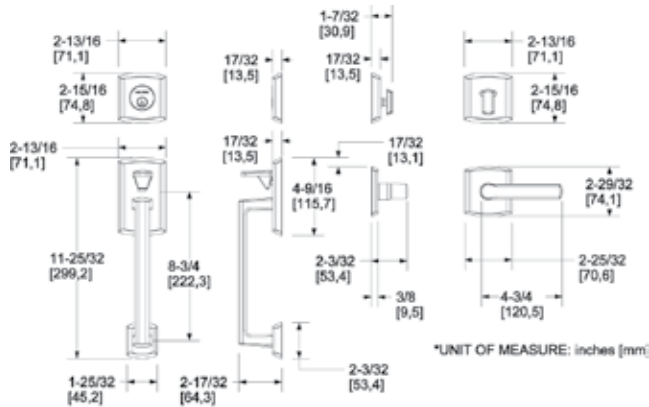

TUBULAR HANDLESETS

SOHO® SECTIONAL TRIM W/ 5485V LEVER

ITEM #	DESCRIPTION	WT.	102, 112	055, 056
			150, 260	
85386.xxx.RENT	Single cylinder handleset/ Lever – RH Entry	6.8	$501	$584
85386.xxx.LENT	Single cylinder handleset/ Lever – LH Entry