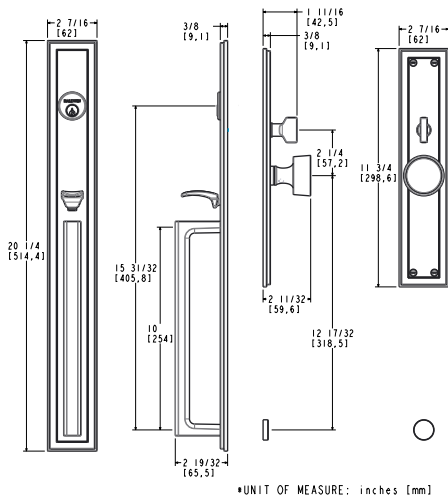

HOLLYWOOD HILLS 20" ESCUTCHEON HANDLESET TRIM

NEW TO QUICK SHIP!