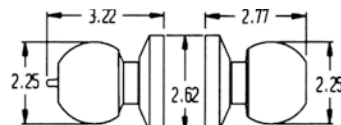

Comes with Adjustable Backset.

COLONIAL KNOB W/ CLASSIC ROSE

ITEM #	DESCRIPTION	WT.	003, 031, 102	055, 056
			112, 150, 260	
5210.xxx.ENTR	Emergency Exit	3.1	\$266	\$301

Comes with Adjustable Backset.

CONTEMPORARY KNOB W/ CONTEMPORARY ROSE