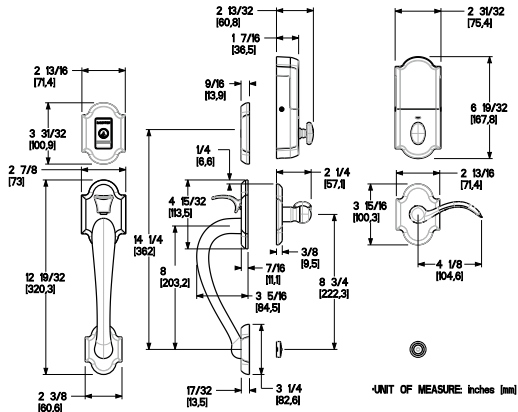

BOULDER SECTIONAL HANDLESET KIT

ITEM #	DESCRIPTION	WT.	003, 102	
			112, 150, 190	056
85353.xxx.ACRH	Sectional Entry Handleset Kit - LH Lever	4.2	$382	$398
85353.xxx.ACLH	Sectional Entry Handleset Kit - RH Lever	1.8	$382	$398