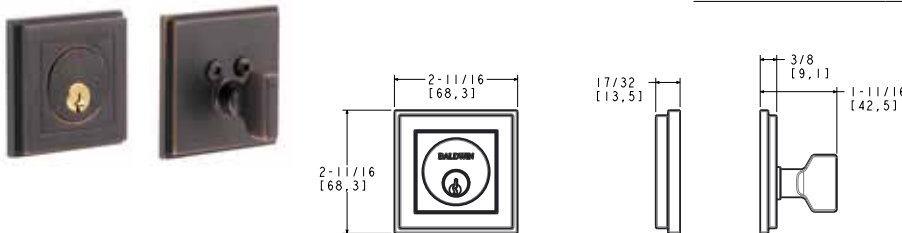

8260 HOLLYWOOD HILLS DEADBOLT - 2 1/8" DOOR PREP

ITEM #	DESCRIPTION	WT.	003, 031, 102		044, 055, 056
			112, 150, 260		
8260.xxx	Single cylinder deadbolt	2.2	$153	$170	

*QuickShip deadbolts are for 1.75" thick doors
**See thick door kits on page 53

Comes with Adjustable Backset Latch