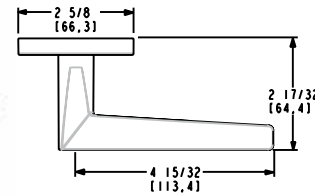

L022 LEVER W/ R017 ROSE
PASSAGE, PRIVACY & DUMMY

ITEM #	DESCRIPTION	102, 150 190, 260	044 055, 056
L022.xxx.FD	Full Dummy	$243	$271
L022.xxx.RDM	RIGHT Hand Half Dummy	$121	$135
L022.xxx.LDM	LEFT Hand Half Dummy	$121	$135
L022.xxx.PASS	Passage: 2 3/8" backset	$315	$349
L022.xxx.PRIV	Privacy: 2 3/8" backset	$315	$349

· Works with 1-3/8" and 1-3/4" thick doors
· PASS and PRIV functions ship with full lip strike and Pre Bore Adaptor
· QuickShip is only available with 2 3/8" backset latch. See 2 3/4" latch options on page 53.