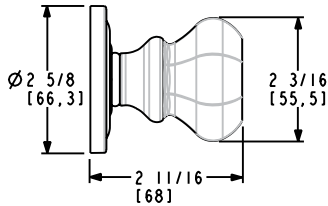

5080 FILLMORE KNOB W/ 5048 ROSE PASSAGE, PRIVACY & DUMMY

ITEM #	DESCRIPTION	102, 112	
		140, 150, 260	
5080.xxx.FD	Full Dummy	$169	
5080.xxx.IDM	Half Dummy	$85	
5080.xxx.PASS	Passage: 2 3/8" backset		
5080.xxx.PRIV	Privacy: 2 3/8" backset	$205	

- Works with 1-3/8" and 1-3/4" thick doors
- PASS and PRIV functions ship with full lip strike and Pre Bore Adaptor
- QuickShip is only available with 2 3/8" backset latch. See 2 3/4" latch options on page 53.