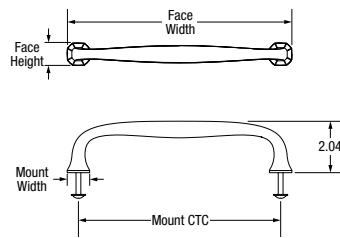

ITEM #	DESCRIPTION	WT./ BOX	030, 112 140, 150, 260
4363.xxx	Appliance Pull - 8" CTC	3.9	$104
4364.xxx	Appliance Pull - 12" CTC	5.1	$165
4365.xxx	Appliance Pull - 18" CTC	10.3	$227

NOTE: Appliance pulls use 10 -24 X 1.3" screws and mount on doors between .75" to 1" thick.
PACKED: One pull and screw pack in a box, and coded with product number, description and UPC code.

DIMENSIONS	MOUNT CTC	FACE WIDTH	FACE HEIGHT
4363	8"	8.9"	0.9"
4364	12"	12.9"	0.9"
4365	18"	19.1"	1.07"

4368, 4369, 4370