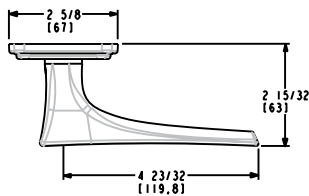

L025 LEVER W/ R046 ROSE
PASSAGE, PRIVACY & DUMMY

ITEM #	DESCRIPTION	031, 102, 112	044
		150, 190, 260	055, 056
L025.xxx.FD	Full Dummy	$288	$316
L025.xxx.RDM	RIGHT Hand Half Dummy	$144	$158
L025.xxx.LDM	LEFT Hand Half Dummy	$144	$158
L025.xxx.PASS	Passage: 2 3/8" backset	$360	$394
L025.xxx.PRIV	Privacy: 2 3/8" backset	$360	$394

- Works with 1-3/8" and 1-3/4" thick doors
- PASS and PRIV functions ship with full lip strike and Pre Bore Adaptor
- QuickShip is only available with 2 3/8" backset latch. See 2 3/4" latch options on page 53.