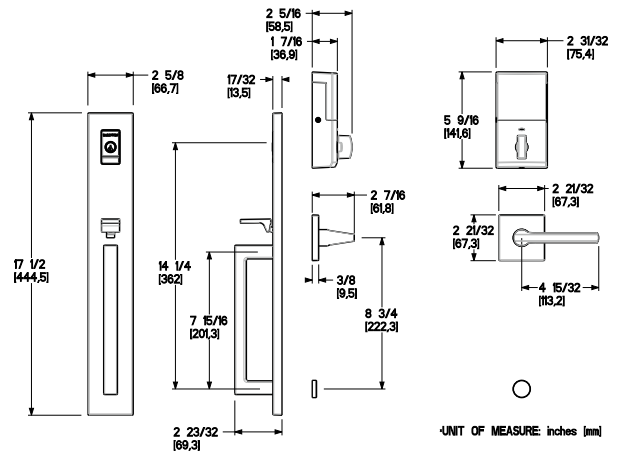

ITEM #	DESCRIPTION	WT.	102, 112 150, 260	044 055, 056
85392.xxx.BRENT	EVOLVED Single Cylinder Smart Lock with interior Lever - LH Lever	13.3	$1191	$1284
85392.xxx.BLENT	EVOLVED Single Cylinder Smart Lock with interior Lever - RH Lever