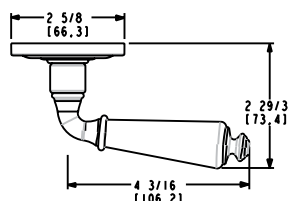

5125 LEVER W/ 5048 ROSE
PASSAGE, PRIVACY & DUMMY

ITEM #	DESCRIPTION	003, 031, 102	
		112, 150, 260	056
5125.xxx.FD	Full Dummy	$243	$271
5125.xxx.RDM	RIGHT Hand Half Dummy		$135
5125.xxx.LDM	LEFT Hand Half Dummy	$121	
5125.xxx.PASS	Passage: 2 3/8" backset		$349
5125.xxx.PRIV	Privacy: 2 3/8" backset	$315	

- Works with 1-3/8" and 1-3/4" thick doors
- PASS and PRIV functions ship with full lip strike and Pre Bore Adaptor
- QuickShip is only available with 2 3/8" backset latch. See 2 3/4" latch options on page 53.