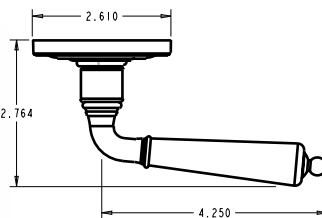

5440V COLONIAL LEVER W/ 5048 ROSE
PASSAGE, PRIVACY & DUMMY

ITEM #	DESCRIPTION	003, 031, 102	056
		112, 150, 260	056
5440V.xxx.FD	Full Dummy	$210	$238
5440V.xxx.RDM	RIGHT Hand Half Dummy	$104	$132
5440V.xxx.LDM	LEFT Hand Half Dummy	$104	$132
5440V.xxx.PASS	Passage: 2 3/8" backset	$282	$310
5440V.xxx.PRIV	Privacy: 2 3/8" backset	$282	$310

· Works with 1-3/8" and 1-3/4" thick doors
· PASS and PRIV functions ship with full lip strike and Pre Bore Adaptor
· QuickShip is only available with 2 3/8" backset latch. See 2 3/4" latch options on page 53.