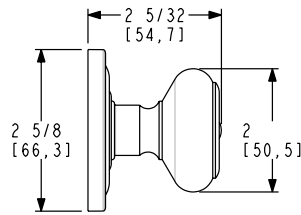

5005 KNOB W/ 5048 ROSE
PASSAGE, PRIVACY & DUMMY

ITEM #	DESCRIPTION	003, 031, 102	
		112, 150, 260	056
5005.xxx.FD	Full Dummy	$249	$271
5005.xxx.IDM	Half Dummy	$121	$135
5005.xxx.PASS	Passage: 2 3/8" backset		
5005.xxx.PRIV	Privacy: 2 3/8" backset	$316	$349

· Works with 1-3/8" and 1-3/4" thick doors
· PASS and PRIV functions ship with full lip strike and Pre Bore Adaptor
· QuickShip is only available with 2 3/8" backset latch. See 2 3/4" latch options on page 53.