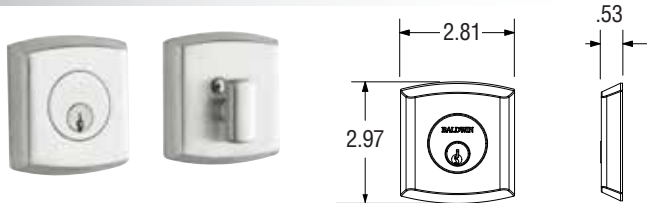

8285 SOHO DEADBOLT - 2 1/8" DOOR PREP

ITEM #	DESCRIPTION	WT.	031, 102, 112,		003, 055, 056
			150, 190, 260		
8285.xxx	Single cylinder deadbolt	2.2	$141	$158	

*QuickShip deadbolts are for 1.75" thick doors
**See thick door kits on page 53

Comes with Adjustable Backset Latch