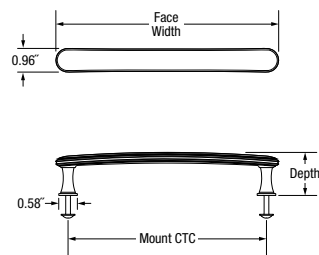

ITEM #	DESCRIPTION	WT./ BOX	030, 112 140, 150, 260
4368.xxx	Appliance Pull - 8" CTC	4.2	$104
4369.xxx	Appliance Pull - 12" CTC	5.9	$165
4370.xxx	Appliance Pull - 18" CTC	8.7	$227

NOTE: Appliance pulls use 10 -24 X 1.3" screws and mount on doors between .75" to 1" thick.
PACKED: One pull and screw pack in a box, and coded with product number, description and UPC code.

DIMENSIONS	MOUNT CTC	DEPTH	FACE WIDTH
4368	8"	1.75"	9"
4369	12"	1.75"	13"
4370	18"	1.77"	19"

4373, 4374, 4375