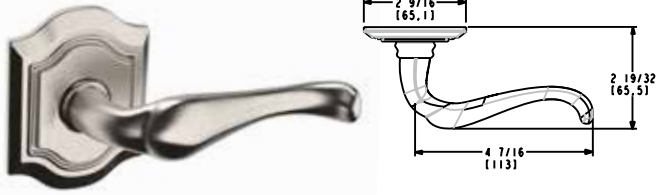

PRE CONFIGURED SETS

5447V BETHPAGE LEVER W/ R027 ROSE

PASSAGE, PRIVACY & DUMMY

ITEM #	DESCRIPTION	003, 031, 102, 112, 150, 260	056
5447V.xxx.FD	Full Dummy	$210	$238
5447V.xxx.RDM	RIGHT Hand Half Dummy	$104	$132
5447V.xxx.LDM	LEFT Hand Half Dummy		
5447V.xxx.PASS	Passage: 2 3/8" backset	$282	$310
5447V.xxx.PRIV	Privacy: 2 3/8" backset		

· Works with 1-3/8" and 1-3/4" thick doors
· PASS and PRIV functions ship with full lip strike and Pre Bore Adaptor
· QuickShip is only available with 2 3/8" backset latch. See 2 3/4" latch options on page 53.