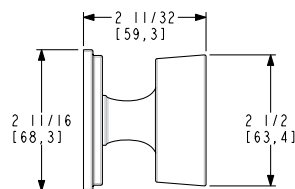

K009 HOLLYWOOD HILLS KNOB W/ R050 ROSE PASSAGE, PRIVACY & DUMMY

ITEM #	DESCRIPTION	031, 102, 112	
		150, 190, 260	044 055, 056
K009.xxx.FD	Full Dummy	$287	$305
K009.xxx.IDM	Half Dummy	$144	$152
K009.xxx.PASS	Passage: 2 3/8" backset		
K009.xxx.PRIV	Privacy: 2 3/8" backset	$359	$383

- Works with 1-3/8" and 1-3/4" thick doors
- PASS and PRIV functions ship with full lip strike and Pre Bore Adaptor
- QuickShip is only available with 2 3/8" backset latch. See 2 3/4" latch options on page 53.