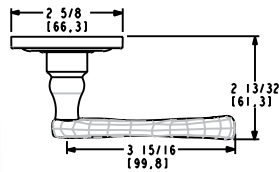

PRE CONFIGURED SETS

5108 LEVER W/ 5048 ROSE

PASSAGE, PRIVACY & DUMMY

ITEM #	DESCRIPTION	003, 031, 102 112, 150, 260	056
5108.xxx.FD	Full Dummy	$243	$271
5108.xxx.RDM	RIGHT Hand Half Dummy	$121	$135
5108.xxx.LDM	LEFT Hand Half Dummy		
5108.xxx.PASS	Passage: 2 3/8" backset	$315	$349
5108.xxx.PRIV	Privacy: 2 3/8" backset		

- Works with 1-3/8" and 1-3/4" thick doors
- PASS and PRIV functions ship with full lip strike and Pre Bore Adaptor
- QuickShip is only available with 2 3/8" backset latch. See 2 3/4" latch options on page 53.