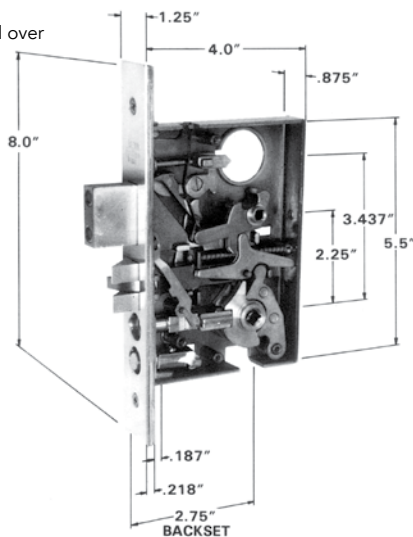

FOR MORE DETAILS CONSULT A BALDWIN ESTATE PRICEBOOK.

AVAILABLE IN QUICKSHIP

2.75" Backset

for doors 1.75" thick and over

2.5" Backset

for doors 1.375" thick and over

ALL 2.5" AND 2.75" ENTRANCE MORTISE LOCKS ARE U/L LISTED