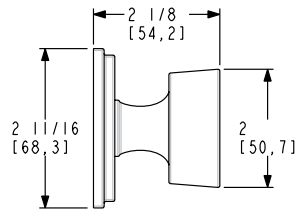

K007 HOLLYWOOD HILLS KNOB W/ R050 ROSE PASSAGE, PRIVACY & DUMMY

ITEM #	DESCRIPTION	031, 102, 112	
		150, 190, 260	044 055, 056
K007.xxx.FD	Full Dummy	$265	$283
K007.xxx.IDM	Half Dummy	$132	$141
K007.xxx.PASS	Passage: 2 3/8" backset		
K007.xxx.PRIV	Privacy: 2 3/8" backset	$337	$361

- Works with 1-3/8" and 1-3/4" thick doors
- PASS and PRIV functions ship with full lip strike and Pre Bore Adaptor
- QuickShip is only available with 2 3/8" backset latch. See 2 3/4" latch options on page 53.