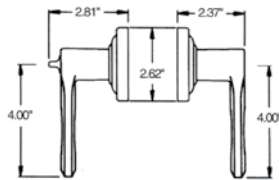

CLASSIC LEVER W/ CLASSIC ROSE

5 pin standard

ITEM #	DESCRIPTION	WT.	003, 031, 102, 112, 150, 260	055, 056
5245.xxx.RENT	RIGHT Hand Emergency Exit	2.2	$266	$301
5245.xxx.LENT	LEFT Hand Emergency Exit			

Comes with Adjustable Backset.