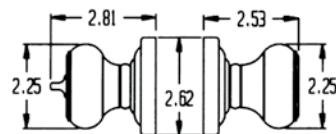

COLONIAL KNOB W/ CLASSIC ROSE

ITEM #	DESCRIPTION	WT.	003, 031, 102	055, 056
			112, 150, 260	
5210.xxx.ENTR	Emergency Exit	3.1	$266	$301

Comes with Adjustable Backset.