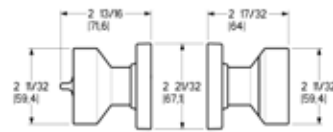

CONTEMPORARY KNOB W/ ROUND ROSE

5 pin capability

ITEM #	DESCRIPTION	WT.	102, 150	044
			190, 260	055, 056
5230.xxx.ENTR	Emergency Exit	3.6	\$266	\$301

NEW TO QUICK SHIP!

Comes with Adjustable Backset.

CONTEMPORARY KNOB W/ SQUARE ROSE