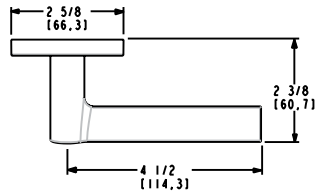

L020 LEVER W/ 5046 ROSE
PASSAGE, PRIVACY & DUMMY

ITEM #	DESCRIPTION	102, 150 190, 260	044 055, 056
L020.xxx.FD	Full Dummy	$243	$271
L020.xxx.RDM	RIGHT Hand Half Dummy	$121	$135
L020.xxx.LDM	LEFT Hand Half Dummy	$121	$135
L020.xxx.PASS	Passage: 2 3/8" backset	$315	$349
L020.xxx.PRIV	Privacy: 2 3/8" backset	$315	$349

· Works with 1-3/8" and 1-3/4" thick doors
· PASS and PRIV functions ship with full lip strike and Pre Bore Adaptor
· QuickShip is only available with 2 3/8" backset latch. See 2 3/4" latch options on page 53.