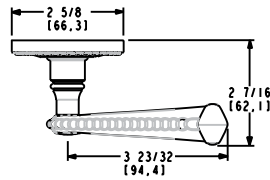

5104 LEVER W/ 5004 ROSE
PASSAGE, PRIVACY & DUMMY

ITEM #	DESCRIPTION	003, 031, 102	
		112, 150, 260	056
5104.xxx.FD	Full Dummy	$243	$271
5104.xxx.RDM	RIGHT Hand Half Dummy	$121	$135
5104.xxx.LDM	LEFT Hand Half Dummy		
5104.xxx.PASS	Passage: 2 3/8" backset	$315	$349
5104.xxx.PRIV	Privacy: 2 3/8" backset		

- Works with 1-3/8" and 1-3/4" thick doors
- PASS and PRIV functions ship with full lip strike and Pre Bore Adaptor
- QuickShip is only available with 2 3/8" backset latch. See 2 3/4" latch options on page 53.