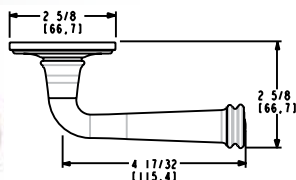

5116 LEVER W/ 5070 ROSE

PASSAGE, PRIVACY & DUMMY

ITEM #	DESCRIPTION	003, 031, 102 112, 150, 260	056
5116.xxx.FD	Full Dummy	$254	$285
5116.xxx.RDM	RIGHT Hand Half Dummy	$126	$143
5116.xxx.LDM	LEFT Hand Half Dummy		
5116.xxx.PASS	Passage: 2 3/8" backset	$326	$363
5116.xxx.PRIV	Privacy: 2 3/8" backset		

- Works with 1-3/8" and 1-3/4" thick doors
- PASS and PRIV functions ship with full lip strike and Pre Bore Adaptor
- QuickShip is only available with 2 3/8" backset latch. See 2 3/4" latch options on page 53.