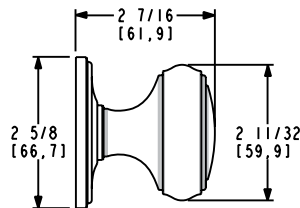

5068 KNOB W/ 5070 ROSE
PASSAGE, PRIVACY & DUMMY

ITEM #	DESCRIPTION	003, 031, 102	
		112, 150, 260	056
5068.xxx.FD	Full Dummy	$254	$285
5068.xxx.IDM	Half Dummy	$126	$143
5068.xxx.PASS	Passage: 2 3/8" backset		
5068.xxx.PRIV	Privacy: 2 3/8" backset	$326	$363

- Works with 1-3/8" and 1-3/4" thick doors
- PASS and PRIV functions ship with full lip strike and Pre Bore Adaptor
- QuickShip is only available with 2 3/8" backset latch. See 2 3/4" latch options on page 53.