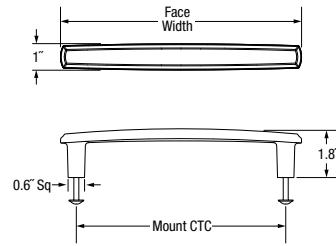

4358, 4359, 4360

ITEM #	DESCRIPTION	WT./ BOX	030, 112 140, 150, 260
4358.xxx	Appliance Pull - 8" CTC	5.2	$104
4359.xxx	Appliance Pull - 12" CTC	7.6	$165
4360.xxx	Appliance Pull - 18" CTC	10.4	$227

NOTE: Appliance pulls use 10 -24 X 1.3" screws and mount on doors between .75" to 1" thick.
PACKED: One pull and screw pack in a box, and coded with product number, description and UPC code

DIMENSIONS	MOUNT CTC	FACE WIDTH
4358	8"	9.21"
4359	12"	13.21"
4360	18"	19.21"

4363, 4364, 4365