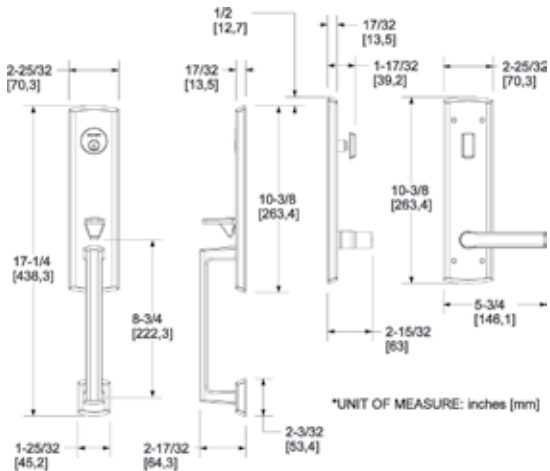

SOHO® ¾ ESCUTCHEON HANDLESET EMERGENCY EGRESS W/ 5485V LEVER

ITEM #	DESCRIPTION	WT.	102, 112 150, 260	055, 056
85387.xxx.RENT	Single cylinder handlesetw/ Lever – RH Entry , Emergency Egress	7.8	$668	$751
85387.xxx.LENT	Single cylinder handlesetw/ Lever – LH Entry, Emergency Egress