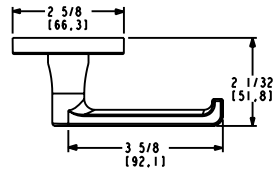

5105 LEVER W/ 5046 ROSE
PASSAGE, PRIVACY & DUMMY

ITEM #	DESCRIPTION	102, 150	
		190, 260	044 055, 056
5105.xxx.FD	Full Dummy	$243	$271
5105.xxx.RDM	RIGHT Hand Half Dummy	$121	$135
5105.xxx.LDM	LEFT Hand Half Dummy		
5105.xxx.PASS	Passage: 2 3/8" backset	$315	$349
5105.xxx.PRIV	Privacy: 2 3/8" backset		

- Works with 1-3/8" and 1-3/4" thick doors
- PASS and PRIV functions ship with full lip strike and Pre Bore Adaptor
- QuickShip is only available with 2 3/8" backset latch. See 2 3/4" latch options on page 53.