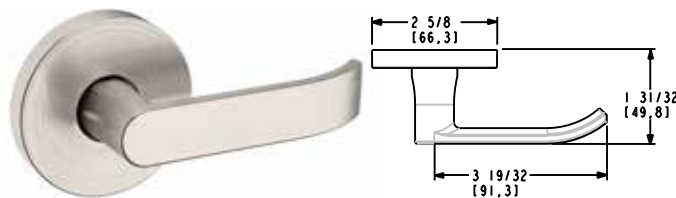

ITEM #	DESCRIPTION	102, 150, 190, 260	044, 055, 056
5460V.xxx.FD	Full Dummy	$210	$238
5460V.xxx.RDM	RIGHT Hand Half Dummy	$104	$132
5460V.xxx.LDM	LEFT Hand Half Dummy		
5460V.xxx.PASS	Passage: 2 3/8" backset	$282	$310
5460V.xxx.PRIV	Privacy: 2 3/8" backset		

· Works with 1-3/8" and 1-3/4" thick doors
· PASS and PRIV functions ship with full lip strike and Pre Bore Adaptor
· QuickShip is only available with 2 3/8" backset latch. See 2 3/4" latch options on page 53.

5485V SOHO LEVER W/ R026 ROSE

PASSAGE, PRIVACY & DUMMY