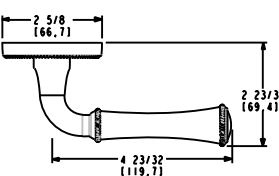

5118 LEVER W/ 5076 ROSE

PASSAGE, PRIVACY & DUMMY

ITEM #	DESCRIPTION	003, 031, 102 112, 150, 260	056
5118.xxx.FD	Full Dummy	$254	$285
5118.xxx.RDM	RIGHT Hand Half Dummy	$126	$143
5118.xxx.LDM	LEFT Hand Half Dummy		
5118.xxx.PASS	Passage: 2 3/8" backset	$326	$363
5118.xxx.PRIV	Privacy: 2 3/8" backset		

- Works with 1-3/8" and 1-3/4" thick doors
- PASS and PRIV functions ship with full lip strike and Pre Bore Adaptor
- QuickShip is only available with 2 3/8" backset latch. See 2 3/4" latch options on page 53.