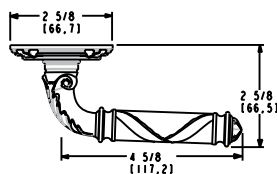

5122 LEVER W/ 5022 ROSE
PASSAGE, PRIVACY & DUMMY

ITEM #	DESCRIPTION	003, 031, 102	
		112, 150, 260	056
5122.xxx.FD	Full Dummy	$243	$271
5122.xxx.RDM	RIGHT Hand Half Dummy		$135
5122.xxx.LDM	LEFT Hand Half Dummy	$121	
5122.xxx.PASS	Passage: 2 3/8" backset		$349
5122.xxx.PRIV	Privacy: 2 3/8" backset	$315	

- Works with 1-3/8" and 1-3/4" thick doors
- PASS and PRIV functions ship with full lip strike and Pre Bore Adaptor
- QuickShip is only available with 2 3/8" backset latch. See 2 3/4" latch options on page 53.