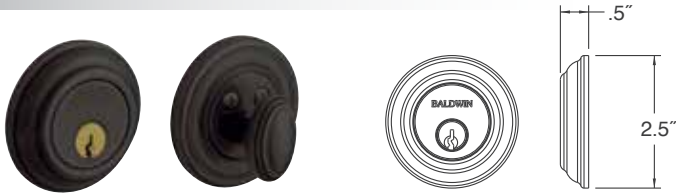

8231 TRADITIONAL DEADBOLT – 2 1/8" DOOR PREP

ITEM #	DESCRIPTION	003, 031, 102, 112		
		WT.	150, 190, 260	055, 056
8231.xxx	Single cylinder deadbolt	2.2	$118	$135

*QuickShip deadbolts are for 1.75" thick doors
**See thick door kits on page 53

Comes with Adjustable Backset Latch