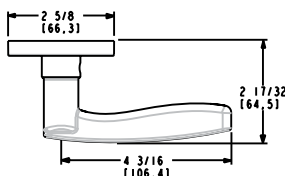

5164 LEVER W/ 5046 ROSE
PASSAGE, PRIVACY & DUMMY

ITEM #	DESCRIPTION	102, 150	044
		190, 260	055, 056
5164.xxx.FD	Full Dummy	$243	$271
5164.xxx.RDM	RIGHT Hand Half Dummy		$121
5164.xxx.LDM	LEFT Hand Half Dummy		$135
5164.xxx.PASS	Passage: 2 3/8" backset		$315
5164.xxx.PRIV	Privacy: 2 3/8" backset		$349

· Works with 1-3/8" and 1-3/4" thick doors
· PASS and PRIV functions ship with full lip strike and Pre Bore Adaptor
· QuickShip is only available with 2 3/8" backset latch. See 2 3/4" latch options on page 53.