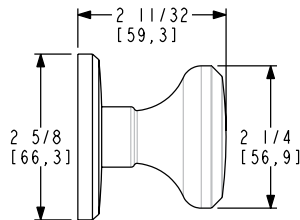

5023 KNOB W/ R016 ROSE
PASSAGE, PRIVACY & DUMMY

ITEM #	DESCRIPTION	102, 112
5023.xxx.FD	Full Dummy	$210
5023.xxx.IDM	Half Dummy	$104
5023.xxx.PASS	Passage: 2 3/8" backset	
5023.xxx.PRIV	Privacy: 2 3/8" backset	$282

- Works with 1-3/8" and 1-3/4" thick doors
- PASS and PRIV functions ship with full lip strike and Pre Bore Adaptor
- QuickShip is only available with 2 3/8" backset latch. See 2 3/4" latch options on page 53.