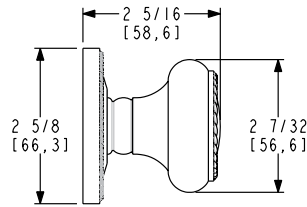

5064 KNOB W/ 5004 ROSE
PASSAGE, PRIVACY & DUMMY

ITEM #	DESCRIPTION	003, 031, 102	
		112, 150, 260	056
5064.xxx.FD	Full Dummy	$249	$271
5064.xxx.IDM	Half Dummy	$121	$135
5064.xxx.PASS	Passage: 2 3/8" backset		
5064.xxx.PRIV	Privacy: 2 3/8" backset	$316	$349

- Works with 1-3/8" and 1-3/4" thick doors
- PASS and PRIV functions ship with full lip strike and Pre Bore Adaptor
- QuickShip is only available with 2 3/8" backset latch. See 2 3/4" latch options on page 53.