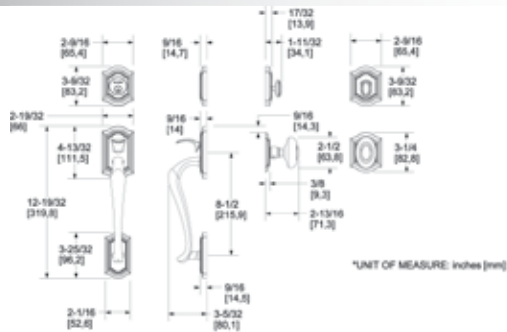

BETHPAGE® SECTIONAL HANDLESET

W/ 5077 BETHPAGE KNOB

ITEM #	DESCRIPTION	WT.	003, 031, 102,	055, 056
			112, 150, 190	
85327.xxx.ENTR	Single cylinder handleset with interior knob	5.8	$501	$584

Comes with Adjustable Backset Latch