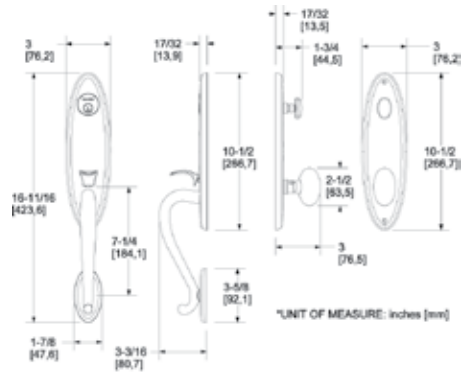

BLAKELY EMERGENCY EGRESS HANDLESET
W/ 5025 EGG KNOB

ITEM #	DESCRIPTION	WT.	003, 031, 102, 056	
			112, 150, 190	056
85360.xxx.ENTR	Single cylinder handleset with interior knob	6.8	$668	$751

Comes with Adjustable Backset Latch