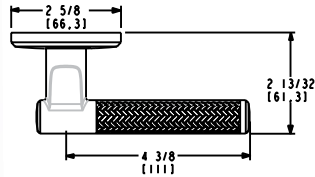

L015 LEVER W/ R016 ROSE
PASSAGE, PRIVACY & DUMMY

ITEM #	DESCRIPTION	102, 150 190, 260	044 055, 056
L015.xxx.FD	Full Dummy	$243	$271
L015.xxx.RDM	RIGHT Hand Half Dummy	$121	$135
L015.xxx.LDM	LEFT Hand Half Dummy	$121	$135
L015.xxx.PASS	Passage: 2 3/8" backset	$315	$349
L015.xxx.PRIV	Privacy: 2 3/8" backset	$315	$349

· Works with 1-3/8" and 1-3/4" thick doors
· PASS and PRIV functions ship with full lip strike and Pre Bore Adaptor
· QuickShip is only available with 2 3/8" backset latch. See 2 3/4" latch options on page 53.