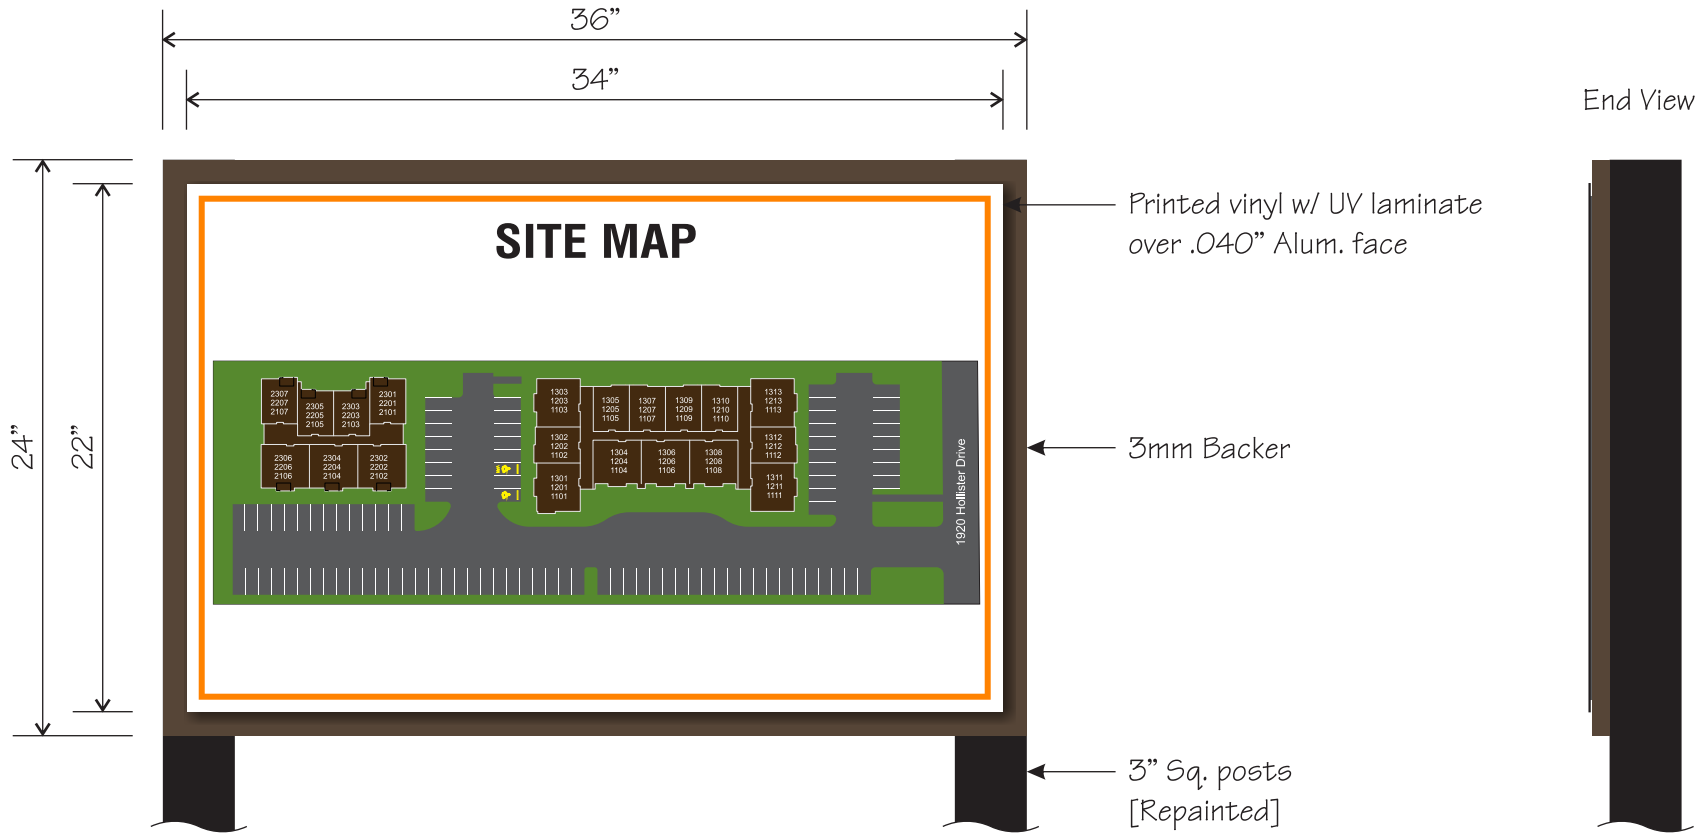

- SW 7027 - Well-Bred Brown [Sign Backer]
- PMS 151 C [Accent Graphics]
- Black C [Copy]
- White C [Sign Face]

JDM Designs
 SIGNS SINCE 1979 Inc.
 (281) 356-6131 Fax (281) 356-6227
 14145 STAGECOACH RD. STAGECOACH, TX. 77355

Project: 1920 Hollister

Site Map Sign

SCALE:
1 1/2" = 1'

DRAWING BY: IF
#10546 A-2

DATE:
04-09-18

CUSTOMER APPROVAL

DATE:

THIS IS AN ORIGINAL UNPUBLISHED DRAWING CREATED BY JDM DESIGNS, INC. IT IS SUBMITTED FOR YOUR PERSONAL USE IN CONNECTION WITH A PROJECT BEING PLANNED FOR YOU BY JDM DESIGNS, INC. IT IS NOT TO BE SHOWN TO ANYONE OUTSIDE YOUR ORGANIZATION. NOR IS IT TO BE USED, REPRODUCED, COPIED, OR EXHIBITED IN ANY FASHION.